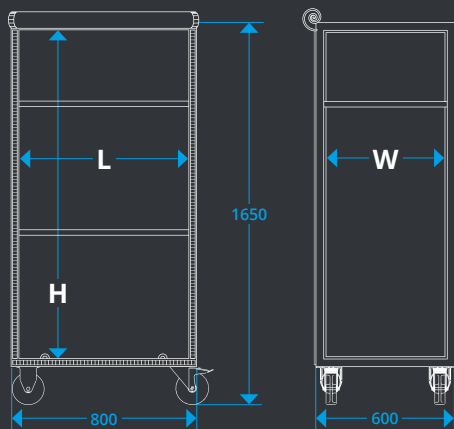

SHUTTLE CUPBOARDS IN ALUMINIUM

ALCART

V