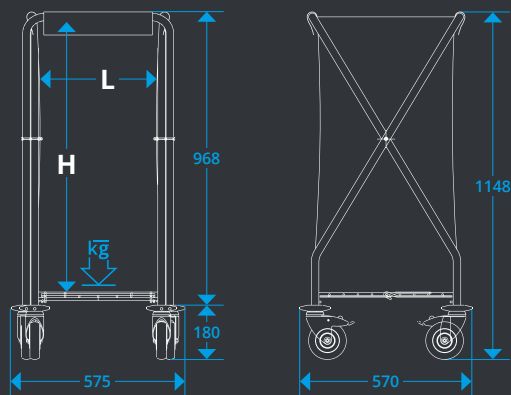

Useful dimensions, mm

	Ø Casters	H	L	W
180L	100	560	750	550
360L	150	655	1060	600

				
180L	2	2	20	180
360L	2	2	35	360

OPTIONS

Ref.	Lid included.	... spare.
		
Size		
180L	2561360050	2561370050
360L	2561380050	2561390050

X-CART

Useful dimensions, mm

	Ø Casters	H	L	W
Inner space	125	900	395	445

2	2	11	120

OPTIONS

Ref.	Textile		
	BLUE	GREY	WITHOUT TEXTILE
Finishes			
BLACK	2572590050	2572600050	2568850050

EASY ROOM-ACCESS

SOLIDITY