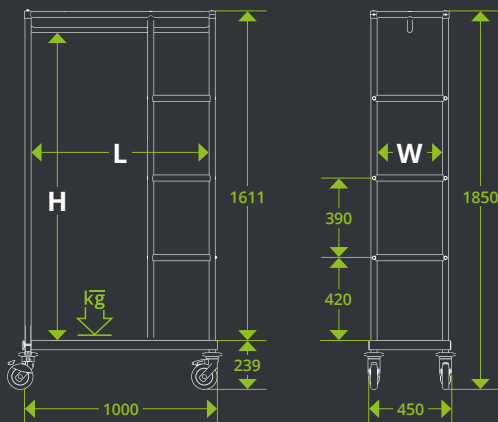

HOUSEKEEPING /
ROOMS

ROOM CHANGE CART + LAUNDRY SHUTTLE

Useful dimensions, mm

	Ø Casters	H	L	W
Trolley	132	1578	870	320

3-4	5-6	2	2	62	200

OPTIONS

Ref.

Carpet