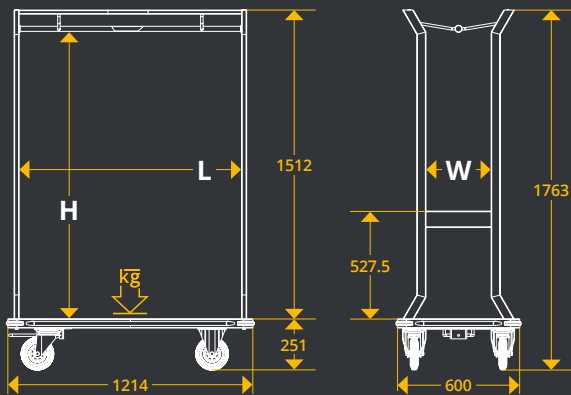

Useful dimensions, mm

	Ø Casters	H	L	W
Trolley	160	1410	1089	319