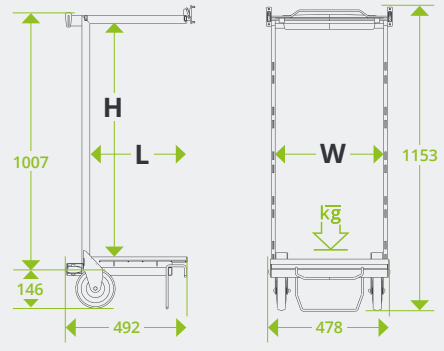

HOUSEKEEPING /
ROOMS

Useful dimensions, mm

	Ø Casters	H	L	W
Inner space	125/300	1000	370	476
2	2	45	15	50

SATELLITE SOLO

HOUSEKEEPING / ROOMS

Useful dimensions, mm

	Ø Casters	H	L	W
Inner space	145	878	400	412
	2		10	
				100