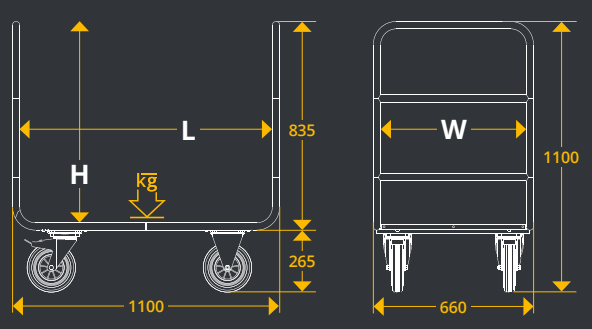

10-12

5-6

2

2

52

300

Useful dimensions, mm

	Ø Casters	H	L	W
Trolley	160	1482	1064	464

Finishes

GALVANIZED	2613890050
-------------------	------------

PORTER 01

Useful dimensions, mm

	Ø Casters		H	L	W
	front	back			
Inner space	125	200	895	763	475

3-4	2	1	30	300

TRAY CART

CHARTER GW

Useful dimensions, mm

	Ø Casters	H	L	W
Inner space	200	810	1040	600

The luggage cart for groups, viPush® Charter ensures the fluid luggage transfers between your lobby and the guest rooms.

2	2	32	300

OPTIONS