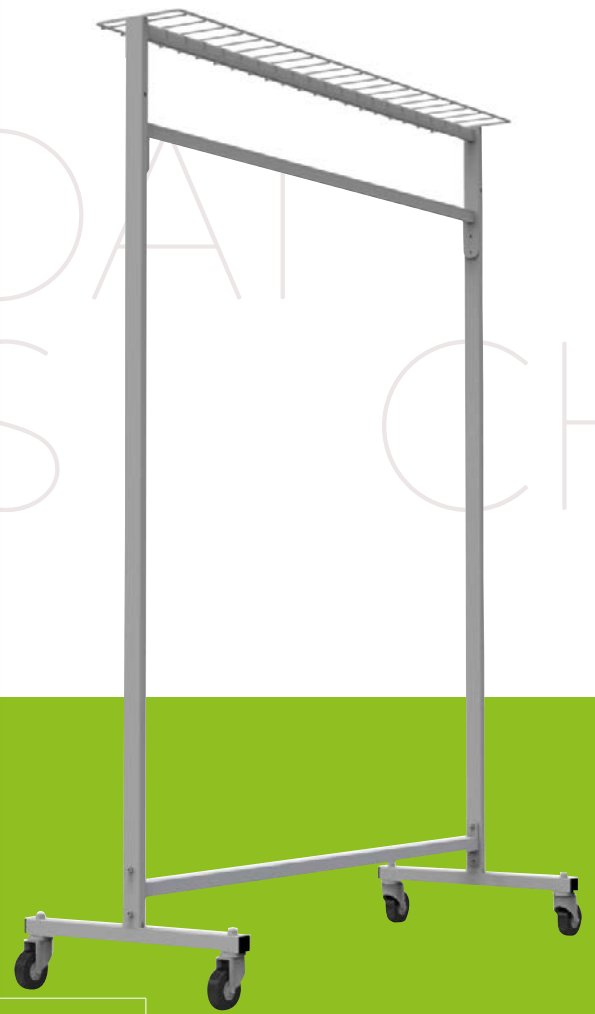

GS COAT RACK 2

2585689005