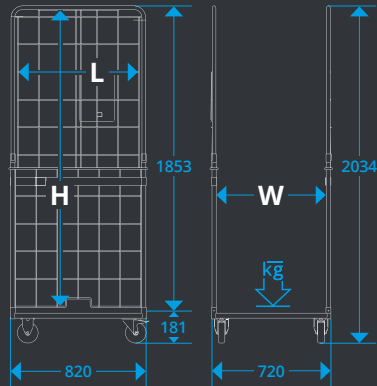

X-CART

Useful dimensions, mm

	Ø Casters	H	L	W
Inner space	125	900	395	445

2	2	11	120

OPTIONS

Ref.	Textile		
	BLUE	GREY	WITHOUT TEXTILE
Finishes			
BLACK	2572590050	2572600050	2568850050

EASY ROOM-ACCESS

SOLIDITY

ROLL CAGE STANDARD

ROLL CAGE TELESKOP

ROLL CAGE SECURITY

Inner space: useful dimensions, mm

	Ø Casters	H	L	W
Roll Cage Standard	125	1692	765	665
Roll Cage Teleskop	125	1883	765	665
Roll Cage Security	125	1694	765	665