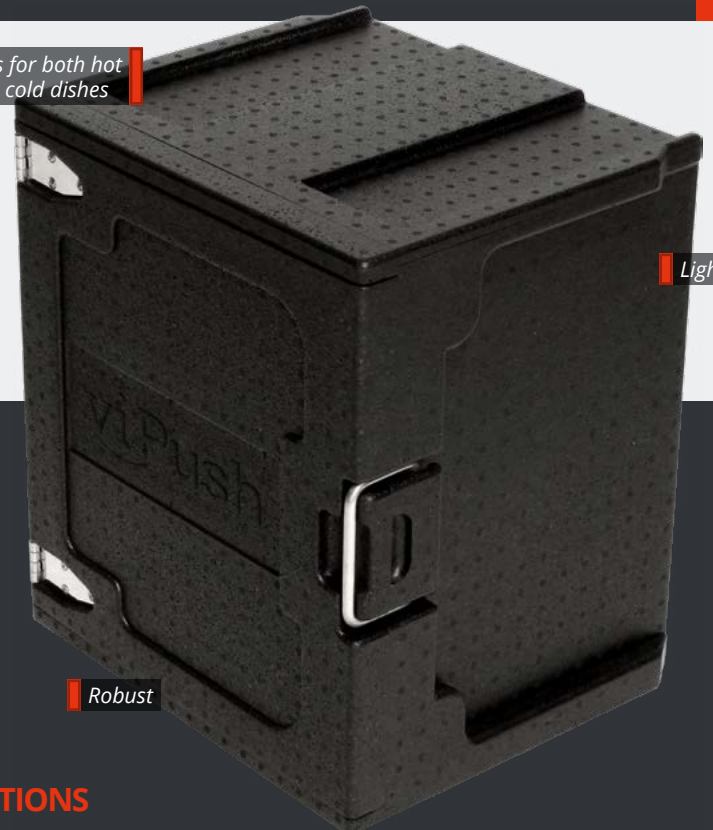

ROOM SERVICE / F&B /
KITCHEN / CATERING

Fits for both hot & cold dishes

Light

Robust