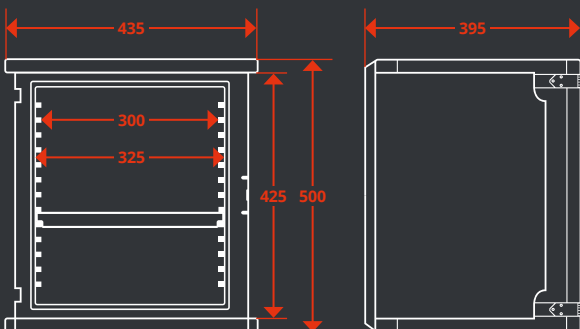

VIPUSH® HOTBOX INSULATING UNIT

REF.

2562350050

Accepts plates up to 320mm.

OPTIONS

Ref.

BOX (HOTPACK + COLDPACK INCL.)	2562350050
SPARE HOTPACK	2562360050
SPARE COLDPACK	2562370050
SPARE STEEL WIRE GRILL FOR HOTBOX	7041230014