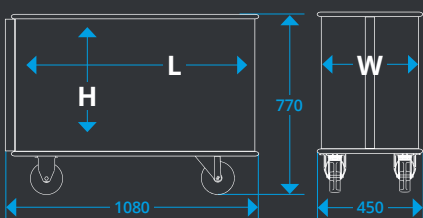

Roll Cage Standard	2	2	25	500
Roll Cage Teleskop	2	2	28	500
Roll Cage Security	2	2	35	500

SHUTTLE CUPBOARDS IN ALUMINIUM

ALCART

V

ALCART

H

SPRINGCART

AL220