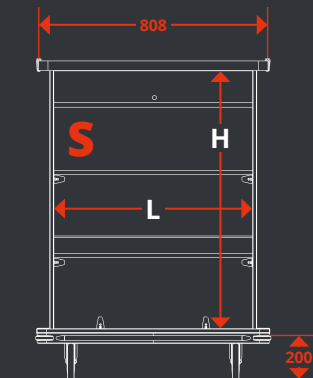

MINIBAR

MINIBAR

L, M & S

viPush® Minibar Refill carts are versatile and adapt themselves to all the customers' needs. In standard configuration, the cart includes an upper drawer for the storage of small welcome amenities and two fixed shelves equipped with retaining bars allowing to organize the rows of bottles. In option, the internal space can be reorganized completely to fit to your specific needs. A wide pallet of colors for the wooden panels and the steel structure allow you to personalize your cart by making it more original or, on the contrary, to make it fit perfectly with the more traditional color codes of the hotel.

OPTION TOP DESK
Top desk wire railing

ROOM SERVICE / F&B /
KITCHEN / CATERING

Useful dimensions, mm

	Ø Casters	H	L	W
Size S	150/200	1100	650	480
Size M*	150/200	1100	800	480
Size L*	150/200	1100	950	480

* Option : 5th wheel