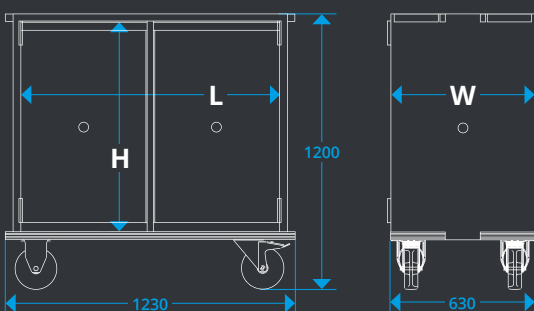

Roll Cage Standard	2	2	25	500
Roll Cage Teleskop	2	2	28	500
Roll Cage Security	2	2	35	500

SHUTTLE CUPBOARDS IN ALUMINIUM

ALCART

V

ALCART

H

SPRINGCART

AL220