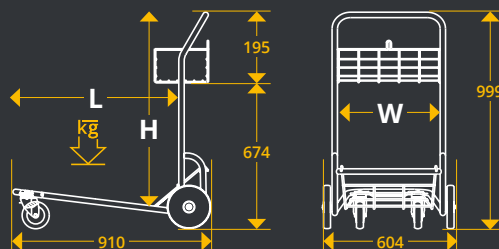

PORTER 01

Useful dimensions, mm

	Ø Casters		H	L	W
	front	back			
Inner space	125	200	895	763	475

3-4	2	1	30	300