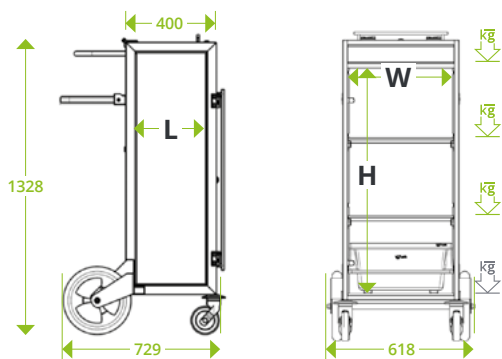

HOUSEKEEPING /
ROOMS

Useful dimensions, mm

	Ø Casters	H	L	W
Inner space	125/300	1000	370	476
2	2	45	15	50

SATELLITE SOLO

HOUSEKEEPING / ROOMS

Useful dimensions, mm

	Ø Casters	H	L	W
Inner space	145	878	400	412
	2		10	
				100