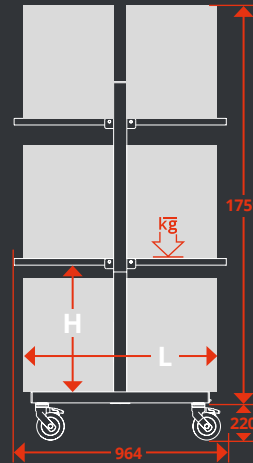

TYPE

REF.

BLACK	1050189005