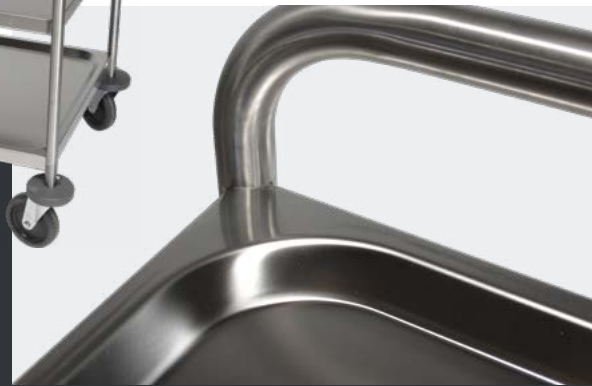

Accepts plates up to 320mm.

OPTIONS

Ref.

BOX (HOTPACK + COLDPACK INCL.)	2562350050
SPARE HOTPACK	2562360050
SPARE COLDPACK	2562370050
SPARE STEEL WIRE GRILL FOR HOTBOX	7041230014

Useful dimensions, mm

Gallery 3 sides	800 x 500	Ref. G3C8X5
Gallery 4 sides	800 x 500	Ref. G4C8X5
Gallery 3 sides	1000 x 600	Ref. G3C8X5
Gallery 4 sides	1000 x 600	Ref. G3C8X5