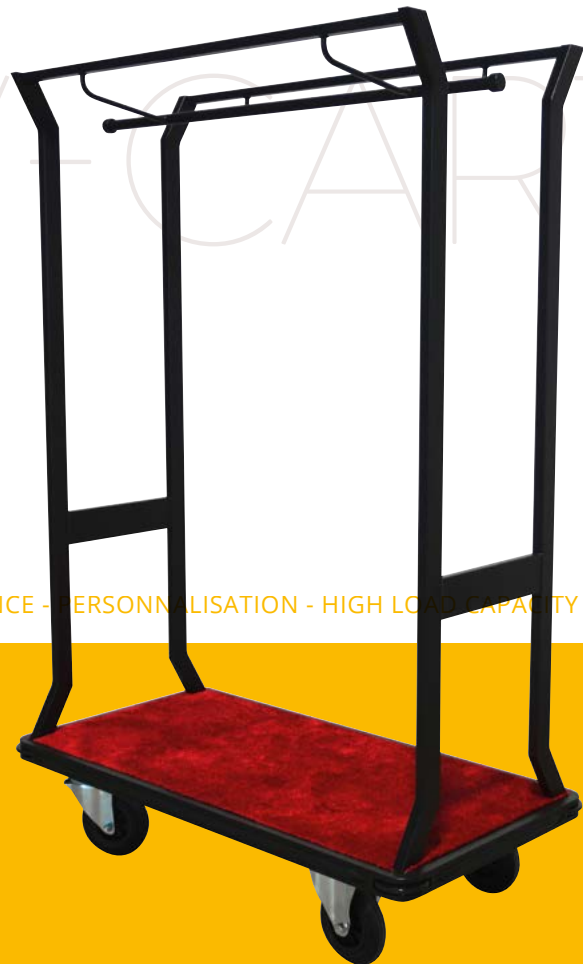

TRADITIONAL DESIGN - ELEGANCE - PERSONNALISATION - HIGH LOAD CAPACITY - SILENT RUNNING