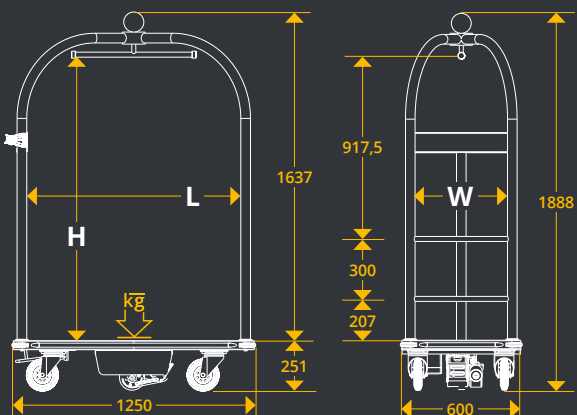

10-12

5-6

2

2

52

300

Useful dimensions, mm

	Ø Casters	H	L	W
Trolley	160	1482	1064	464

Ref.

STAINLESS STEEL	2561430050
-----------------	------------

BIRD CAGE

eDrive

MOTORIZED VERSION WITH ELECTRICAL DRIVE SYSTEM.

Useful dimensions, mm

	Ø Casters	H	L	W
Trolley	200	1482	1064	464

OPTIONS