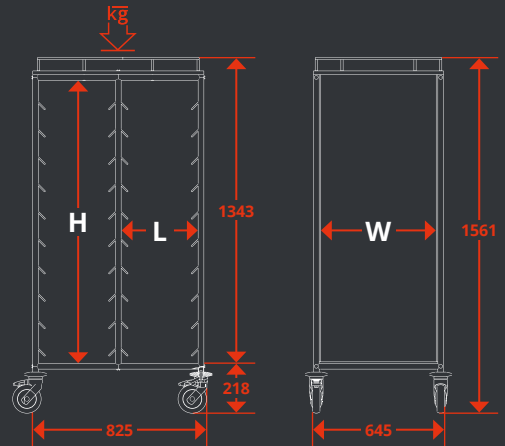

4

6

80

Useful dimensions, mm

	Ø Casters	H	L	W
Inner space	125	1020	600	1015

4

20

120

24 x 460 > 530

355 > 370

Useful dimensions, mm

	Ø Casters	H	L	W
Inner space	125	1784	633	925

		
4	37	60

Finishes	Ref.
STAINLESS STEEL	2615640050

Capacity : up to 20 Euronorm plates + Top desk storage space

2 x casters with foot brakes for better handling

Security rail brake to prevent the plates to fall off

FOOD PLATE TOWER

Useful dimensions, mm

	Ø Casters	H	L	W
Inner space	125	1259	339	506

2

2

45

50