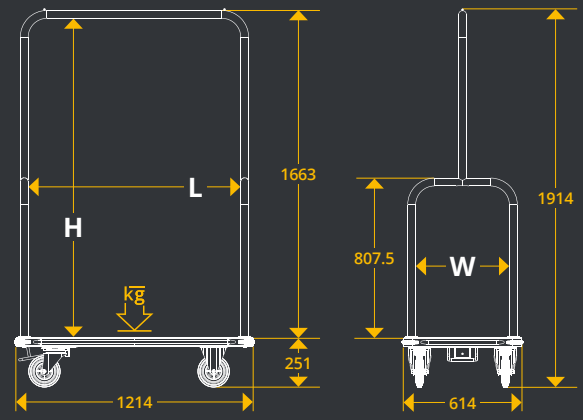

Useful dimensions, mm

	Ø Casters	H	L	W
Trolley	160	1613	1078	478

OPTIONS

Ref.	Carpet			
	BLACK	GREY	RED	BLUE
Finishes *				
BLACK	2563250050	2563240050	2563230050	2563260050
CHROME	2563210050	2563200050	2563190050	2563220050

* Other colours on demand

BASE PROTECTION PLATES

Ref.	
STAINLESS STEEL	2561430050