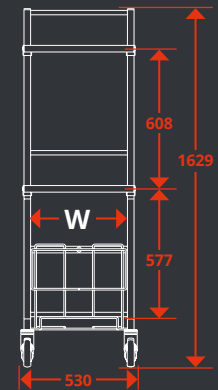

TYPE

REF.

BLACK	1050189005