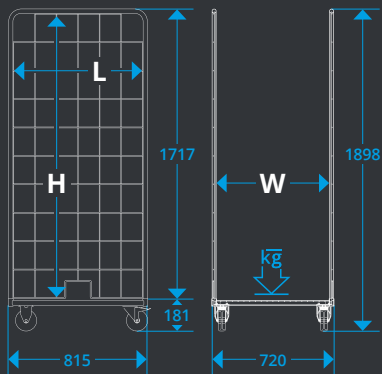

ROLL CAGE STANDARD