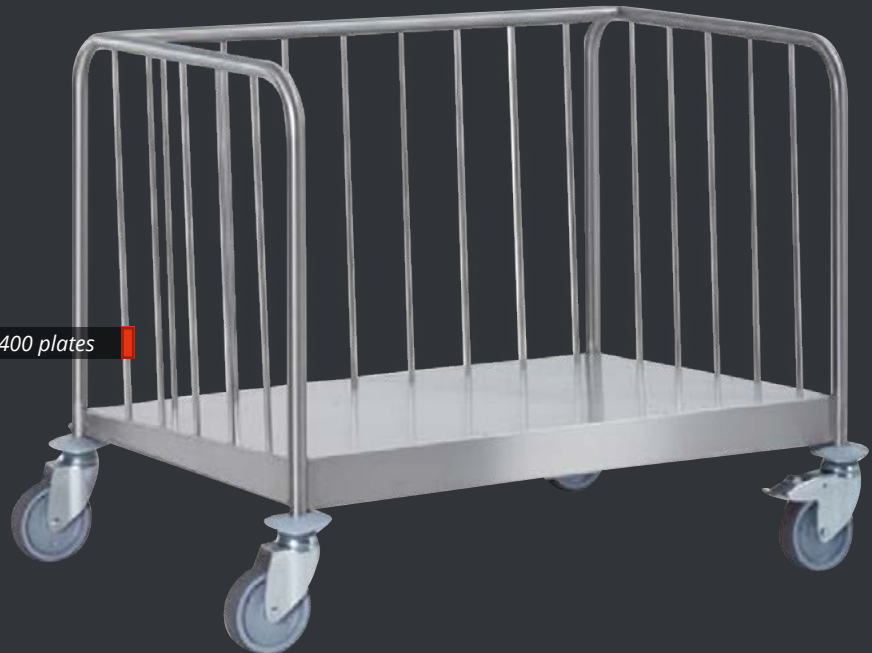

STAINLESS
STEEL

Réf.

2615670050

Useful dimensions, mm

	Ø Casters	H	L	W
Inner space	125	766	995	485
				
	4	15	150	

PLATE TAXI 400

300-400 plates

Finishes