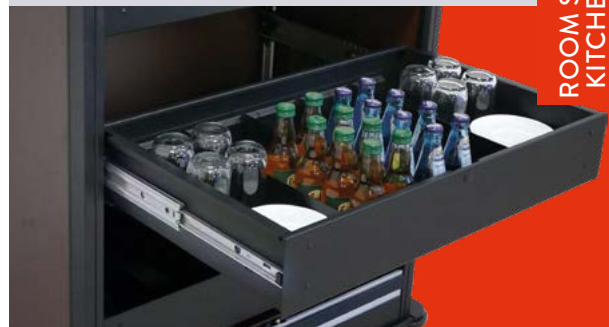

STANDARD WOOD PANEL

Finishes

STANDARD CART STRUCTURE

Finishes

Top Desk

Drawer with an exclusive "soft-close" mechanism

Standard Minibar configuration :
 - top drawer with key lock,
 - 2 standard fixed shelves with retaining bars,
 - set of bottle row separators.

Options:

- 5th wheel (M Type only)
- Pull-out shelves
- Additional drawers
- Roller shutter
- Top Desk
- Top Box
- eDrive
- Foldable bottom grills

ROOM SERVICE / F&B /
 KITCHEN / CATERING

eDrive

5th wheel (on L & M types only)