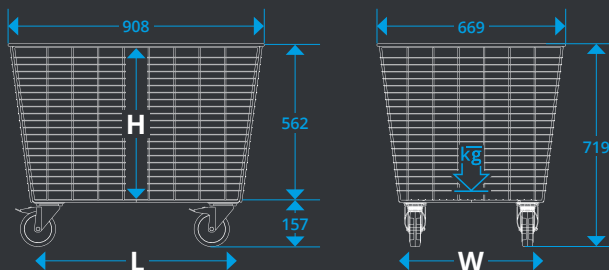

DUMPER

Inner space: useful dimensions, mm

Ø Casters	H	L	W
125	600	780	580

OPTIONS

Finishes	Ref.
WHITE	2557969010

2	2	20	220	250