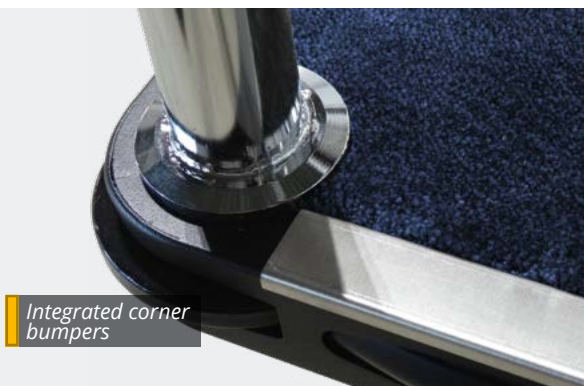

* Other colours on demand

BASE PROTECTION PLATES

Ref.

STAINLESS STEEL	2561430050
-----------------	------------

BELLBOY CHARGER

REDUCED OVERALL HEIGHT - SOLID STRUCTURE - FLUID DESIGN - PERSONNALISATION - HIGH LOAD CAPACITY - SILENT RUNNING