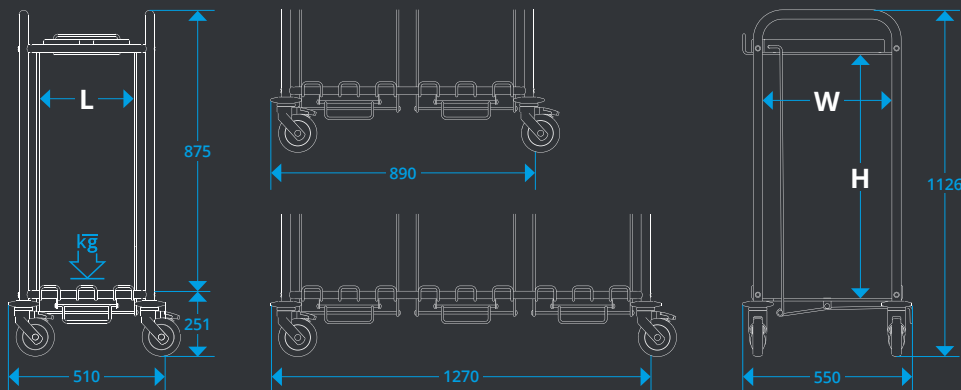

LINEN BAGGY

1, 2 & 3

Useful dimensions, mm

Ø Casters	H	L	W
125	792	380	420

Option : Pedals & plastic lids

LINEN BAGGY				
1	2	2	15	25
2	2	2	20	50
3	2	2	26	75

TYPE

Ref.	Finishes *
LB1	ALUMINIUM GREY
LB2	2573150050
LB3	2573160050
	2573170050

* Other colours on demand

COLOURS

Ref.	Cover
	BLACK
Bags *	
RED	2576620050
YELLOW	2576630050
GREEN	2576600050
BLUE	2576610050

* Other colours on demand