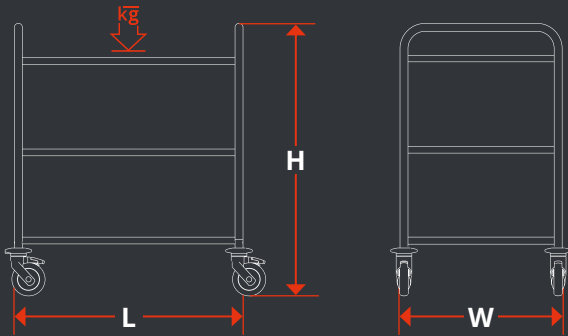

KITCHEN SERVICE TROLLEYS STAINLESS STEEL

Useful dimensions, mm

	Ø Casters	H	L	W
KST 9	125	950	900	600
KST 10	125	950	1000	650
KST 10-2/3	125	950	1000	700

- Trolleys adapted for optimized cleaning and fit for food contact. Non rusting.
- Plates with retaining boards to avoid the cargo from slipping away.
- 4 x silent running casters (2 x with foot brakes) fitted with soft rubber donut-type bumpers.

	Boards				
KST 9-2	2	2	2	14	80
KST 9-3	3	2	2	18	80
KST 10-2	2	2	2	20	80
KST 10-3	3	2	2	23	80