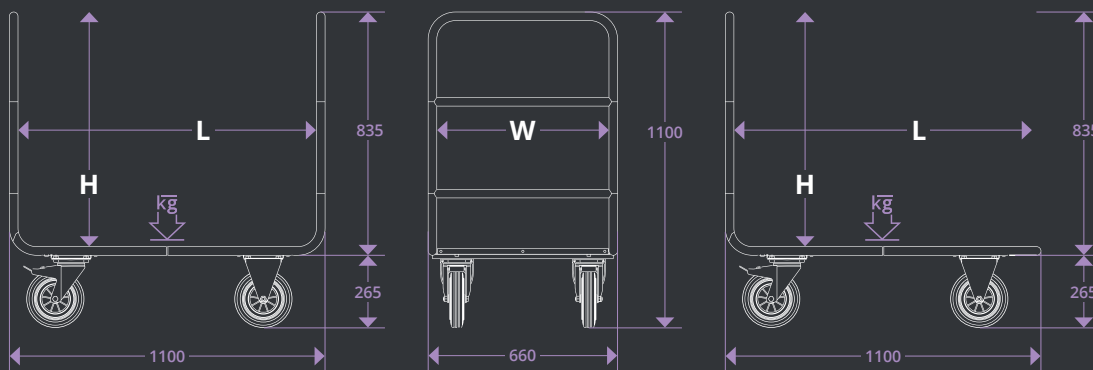

HEAVY LOADS MANAGER

U-TYPE + L-TYPE

Useful dimensions, mm

	Ø Casters	H	L	W
Inner space	200	810	1040	600

2	2	45 (U) - 48 (L)	350

OPTIONS

Ref.

Finishes *

BLACK

Wood

L-TYPE	2576370050
U-TYPE	2576380050

*Other finishes on demand