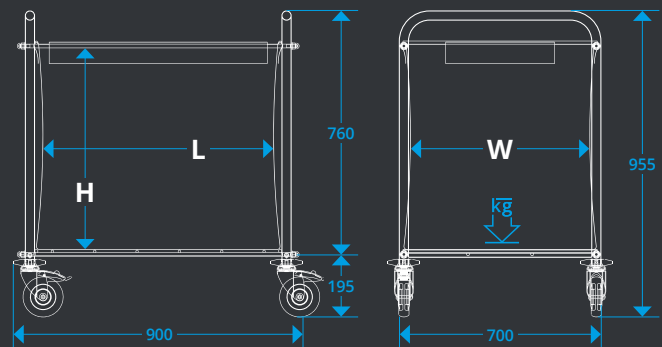

Useful dimensions, mm

	Ø Casters	H	L	W
Inner space	125	600	780	580