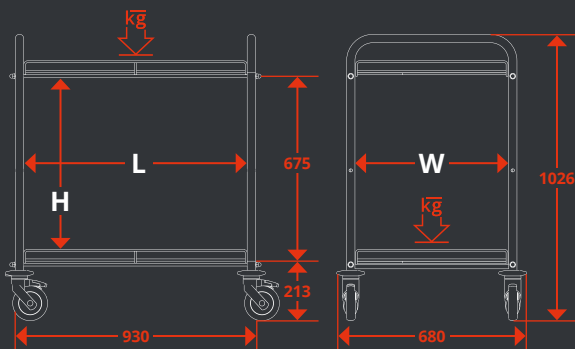

CATERING TROLLEYS

Useful dimensions, mm

	Ø Casters	H	L	W
Inner space	132	650	801	550

Shelves				
CT01	2	2	17	40
CT02	2+1 removable	2	20	40
CT03	spare shelf	2	6	40

TYPE

Ref.

Type

Finishes*	Type		
	CT01	CT02	CT03
Wood			
BLACK	2573120050	2573130050	2573140050

*Other finishes on demand