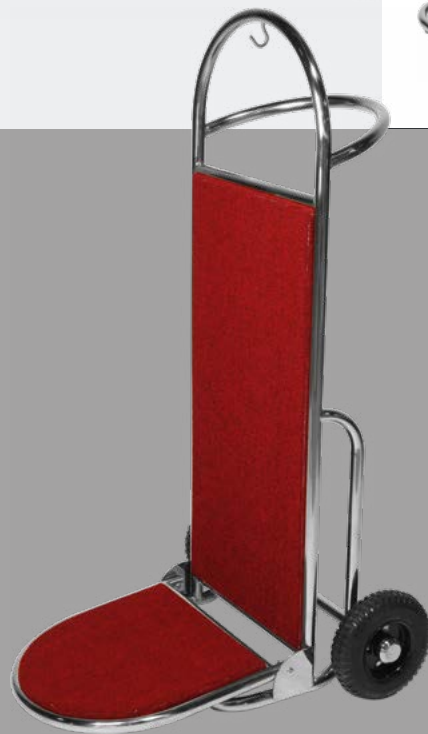

EN 1757-3

Robust & easy rolling self-service luggage cart for your lobby. The main platform is inclined to prevent the bags from falling while handled, while a small upper basket with hook collects hand luggage and small items. The carts are nestable in lines to save storage space.