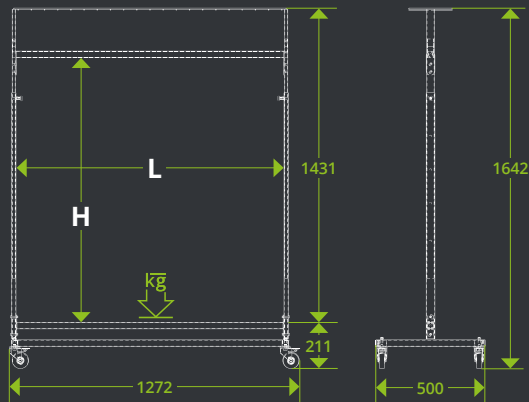

**GS COAT RACK 2
+ NESTABLE**

Useful dimensions, mm

	Ø Casters	H	L
Inner space	75	1205	1220

10-12

2

2

70

Finishes

CHROME

Other finishes on demand