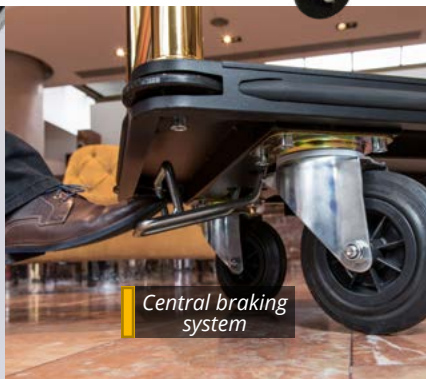

Bird Cage Gold

Bird Cage in Stainless Steel

High-end textile zipped cover

Integrated corner bumpers

Central braking system

Pair of tube protection handles

EN 1757-3

BIRD CAGE G & E + CENTRAL BRAKING SYSTEM

A genuine jewel of your Lobby, viPush® Bird Cage is a discreet marker indicating the status of your hotel. Combining the traditional design, modern functionalities and available in multiple colour finishings, viPush® Bird Cage allows to transport your guests' luggage from the Lobby to the room in all comfort.