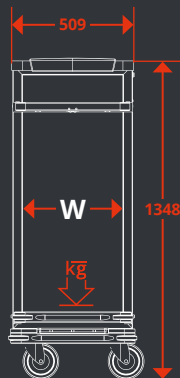

OPTION TOP DESK
Top desk wire railing

ROOM SERVICE / F&B /
KITCHEN / CATERING

Useful dimensions, mm

	Ø Casters	H	L	W
Size S	150/200	1100	650	480
Size M*	150/200	1100	800	480
Size L*	150/200	1100	950	480

* Option : 5th wheel