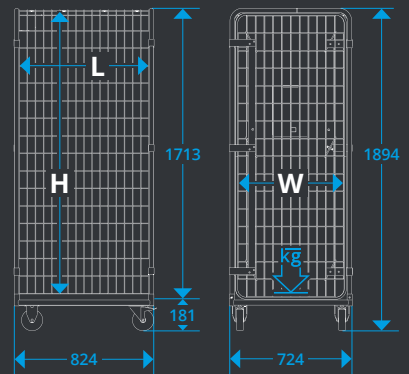

ROLL CAGE SECURITY

Inner space: useful dimensions, mm

	Ø Casters	H	L	W
Roll Cage Standard	125	1692	765	665
Roll Cage Teleskop	125	1883	765	665
Roll Cage Security	125	1694	765	665

Roll Cage Standard	2	2	25	500
Roll Cage Teleskop	2	2	28	500
Roll Cage Security	2	2	35	500