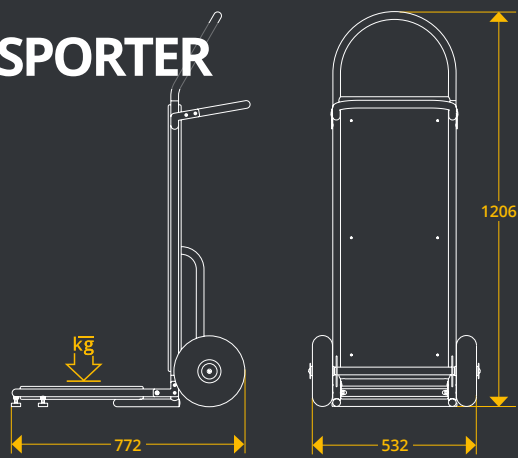

TRANSPORTER G & E

Useful dimensions, mm

	Ø Casters			
Transporter	200	3-4	12,5	100

OPTIONS

Ref.	Carpet	
	BORDEAUX	LIGHT GREY
<i>Finishes</i>		
GOLD EFFECT ^G	2574520050	2574530050
STAINLESS STEEL ^E	2574500050	2574510050