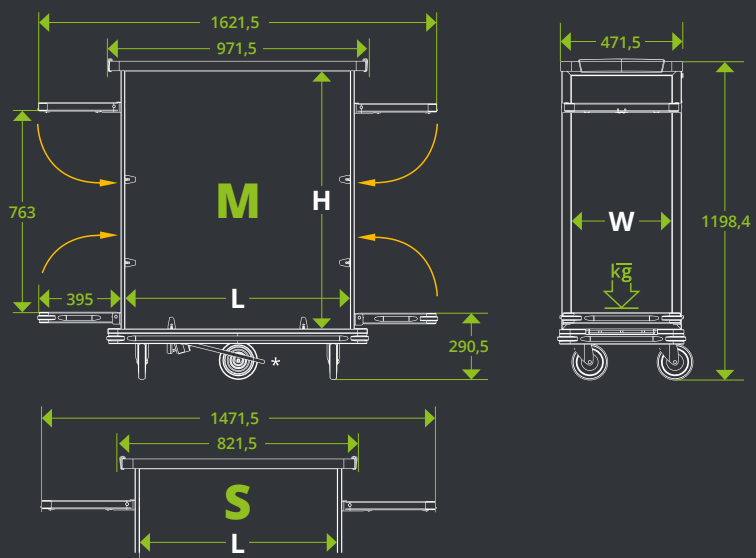

HOUSEKEEPING TROLLEY TYPE L - M - S

HOUSEKEEPING /
ROOMS

Useful dimensions, mm

	Ø Casters	H	L	W	Useful volume
Size S	125/150	1100	650	480	343,2 dm ³
Size M *	150/200	1100	800	480	422,4 dm ³
Size L *	150/200	1100	950	480	501,6 dm ³

Max loading capacity, kg

Trolley	Shelf	Pull-Out Shelf	Drawer	Side Holder
200	50	15	15	25

HOUSEKEEPING TROLLEY eDrive

TYPE L - M - S

Options, finishes and dimensions: page 18-19

HOUSEKEEPING /
ROOMS

5th wheel (on M type only)

Satellite Solo base grid

HOUSEKEEPING TROLLEY

FOR SPECIFIC LAYOUTS

CRUISER TYPE M - S

Options and finishes: page 18-19

Useful dimensions, mm

	Ø Casters	H	L	W
Type S	125/150	960	650	410
Type M *	125/150	960	800	410