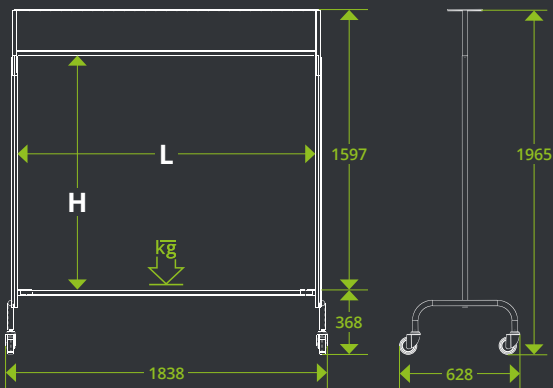

GS COAT RACK 1

Useful dimensions, mm

	Ø Casters	H	L
Inner space	100	1337	1702

10-15

2

2

70

Finishes

BLACK

Other finishes on demand