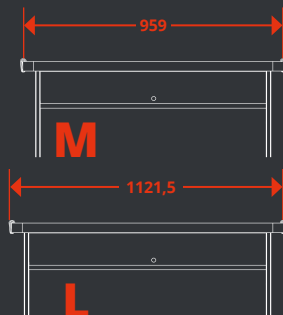

OPTION TOP DESK
Top desk wire railing

ROOM SERVICE / F&B /
KITCHEN / CATERING

Useful dimensions, mm

	Ø Casters	H	L	W
Size S	150/200	1100	650	480
Size M*	150/200	1100	800	480
Size L*	150/200	1100	950	480

* Option : 5th wheel