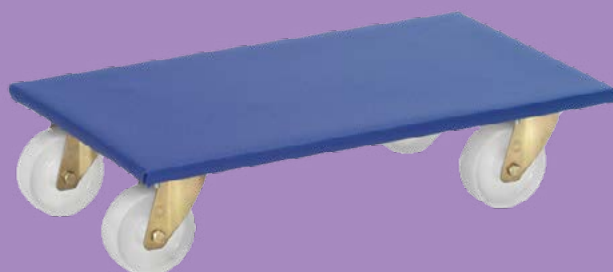

REFERENCES

No.	Ref.
2350	4017976023502
2352	4017976023526

CHAIR CARRIER

Useful dimensions, mm

	Ø Wheels	L	W	H
Trolley	250	580	500	1300

	kg	kg	
	16	70	2