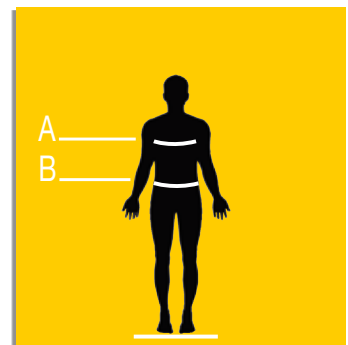

KID
1800001A
100% Cotton
• g 190/mq
• sizes: xs,s,m,l

7400411L

KID SIZES

	XS	S	M	L
A	76/80	82/86	88/92	94/98
B	62	68	74	80

MORBIDA SPUGNA SULLA PELLE SOFT SPONGE ON THE SKIN

PATENT N. EP11184851.1

BELT GESSATO
3507063G
65% Polyester - 35% Cotton - Sponge
• g 150/mq
• sizes: s,m,l,xl,xxl,xxxl