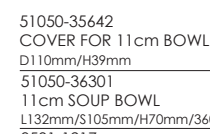

51090-36292  
COVER FOR 13cm BOWL  
D140mm/H36mm

51050-35642  
COVER FOR 11cm BOWL  
D110mm/H39mm

50481-5614  
18cm SAUCER  
D215mm/L183mm/S183mm/H16mm

51030-5561  
COMMON SAUCER  
D166mm/H11mm

51090-36291  
13cm BOWL  
D132mm/S105mm/H70mm/360cc