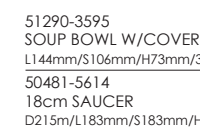

51090-36292  
COVER FOR 13cm BOWL  
D140mm/H36mm

51050-35642  
COVER FOR 11cm BOWL  
D110mm/H39mm

50481-5614  
18cm SAUCER  
D215mm/L183mm/S183mm/H16mm

51030-5561  
COMMON SAUCER  
D166mm/H11mm

51090-36291  
13cm BOWL  
D132mm/S105mm/H70mm/360cc