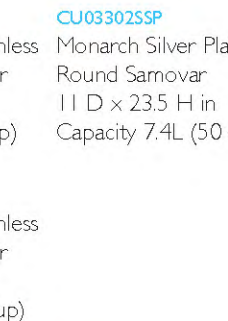

CU03302188
Monarch Mirror Stainless
Steel Round Samovar
11 D x 23.5 H in
Capacity 7.4L (50 cup)

CT09407SSP
Monarch Silver Plated
3-Arm Candelabrum
10in
11 L x 4.75 W x 10 H in

CU03302SSP
Monarch Silver Plated
Round Samovar
11 D x 23.5 H in
Capacity 7.4L (50 cup)