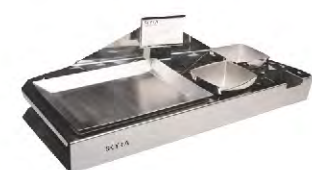

SW1260514I

Fat Free Matt Mirror Stainless Steel Snack Warmer 2.0 Set w/Stainless Steel Warmer Set, Two Stainless Steel Sauce Bowls
19 L x 9.5 W x 6 W in