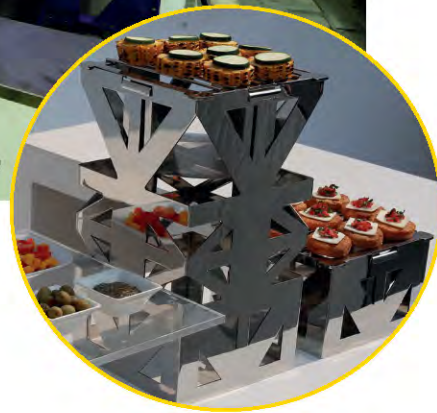

## CNC TOOLING PLANT

*Fast developments and complex profiles*

1. The CNC Tooling plant allows development of dies, tools and fixtures in record times.
2. It also enables tooling for complex profiles and gradients. Example of CNC tooled products is the Stelton Double Wall Bowl – designed by Hiromichi Konno and instated in the Museum of Modern Art (MoMA – New York).

## THE LARGEST DEEP DRAW PRESSES IN THE INDUSTRY

*Very Big Items*

Our pressing unit has some of the largest machines in the tableware industry. Skyra can manufacture large trays, pans and tubs upto 36" wide and 16" deep.