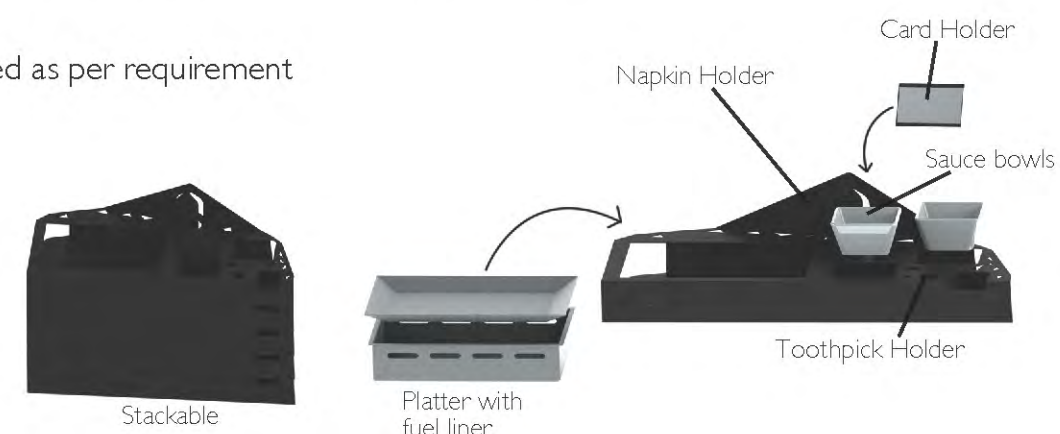

FEATURES

1. Can be assembled as per requirement
2. Stackability

SW12605WRI

Fat Free Matt Black Snack Warmer 2.0 Set w/Stainless Steel Warmer Set, Two Ceramic Sauce Bowls
19 L x 9.5 W x 6 W in

SW1260514I

Fat Free Matt Mirror Stainless Steel Snack Warmer 2.0 Set w/Stainless Steel Warmer Set, Two Stainless Steel Sauce Bowls
19 L x 9.5 W x 6 W in

SW12601WRI

Fat Free Matt Black Snack Warmer Set 1.0 with Mirror Stainless Steel Warmer Set, Sauce Bowls and Glass Tea Light
23.5 L x 9.5 W x 2.5 H in

WT1260414I

Stainless Steel Warmer Tray for Fat Free Snack Warmer 2.0
15 L x 7 W in

LED12601

LED Lamp with Holder for Fat Free 2.0 Snack Warmer
10 L in

SBI2603CRM

Ceramic Sauce Bowl for Fat Free Matt Black Snack Warmer 2.0
3.25 L x 3.25 W x 1.75 H in