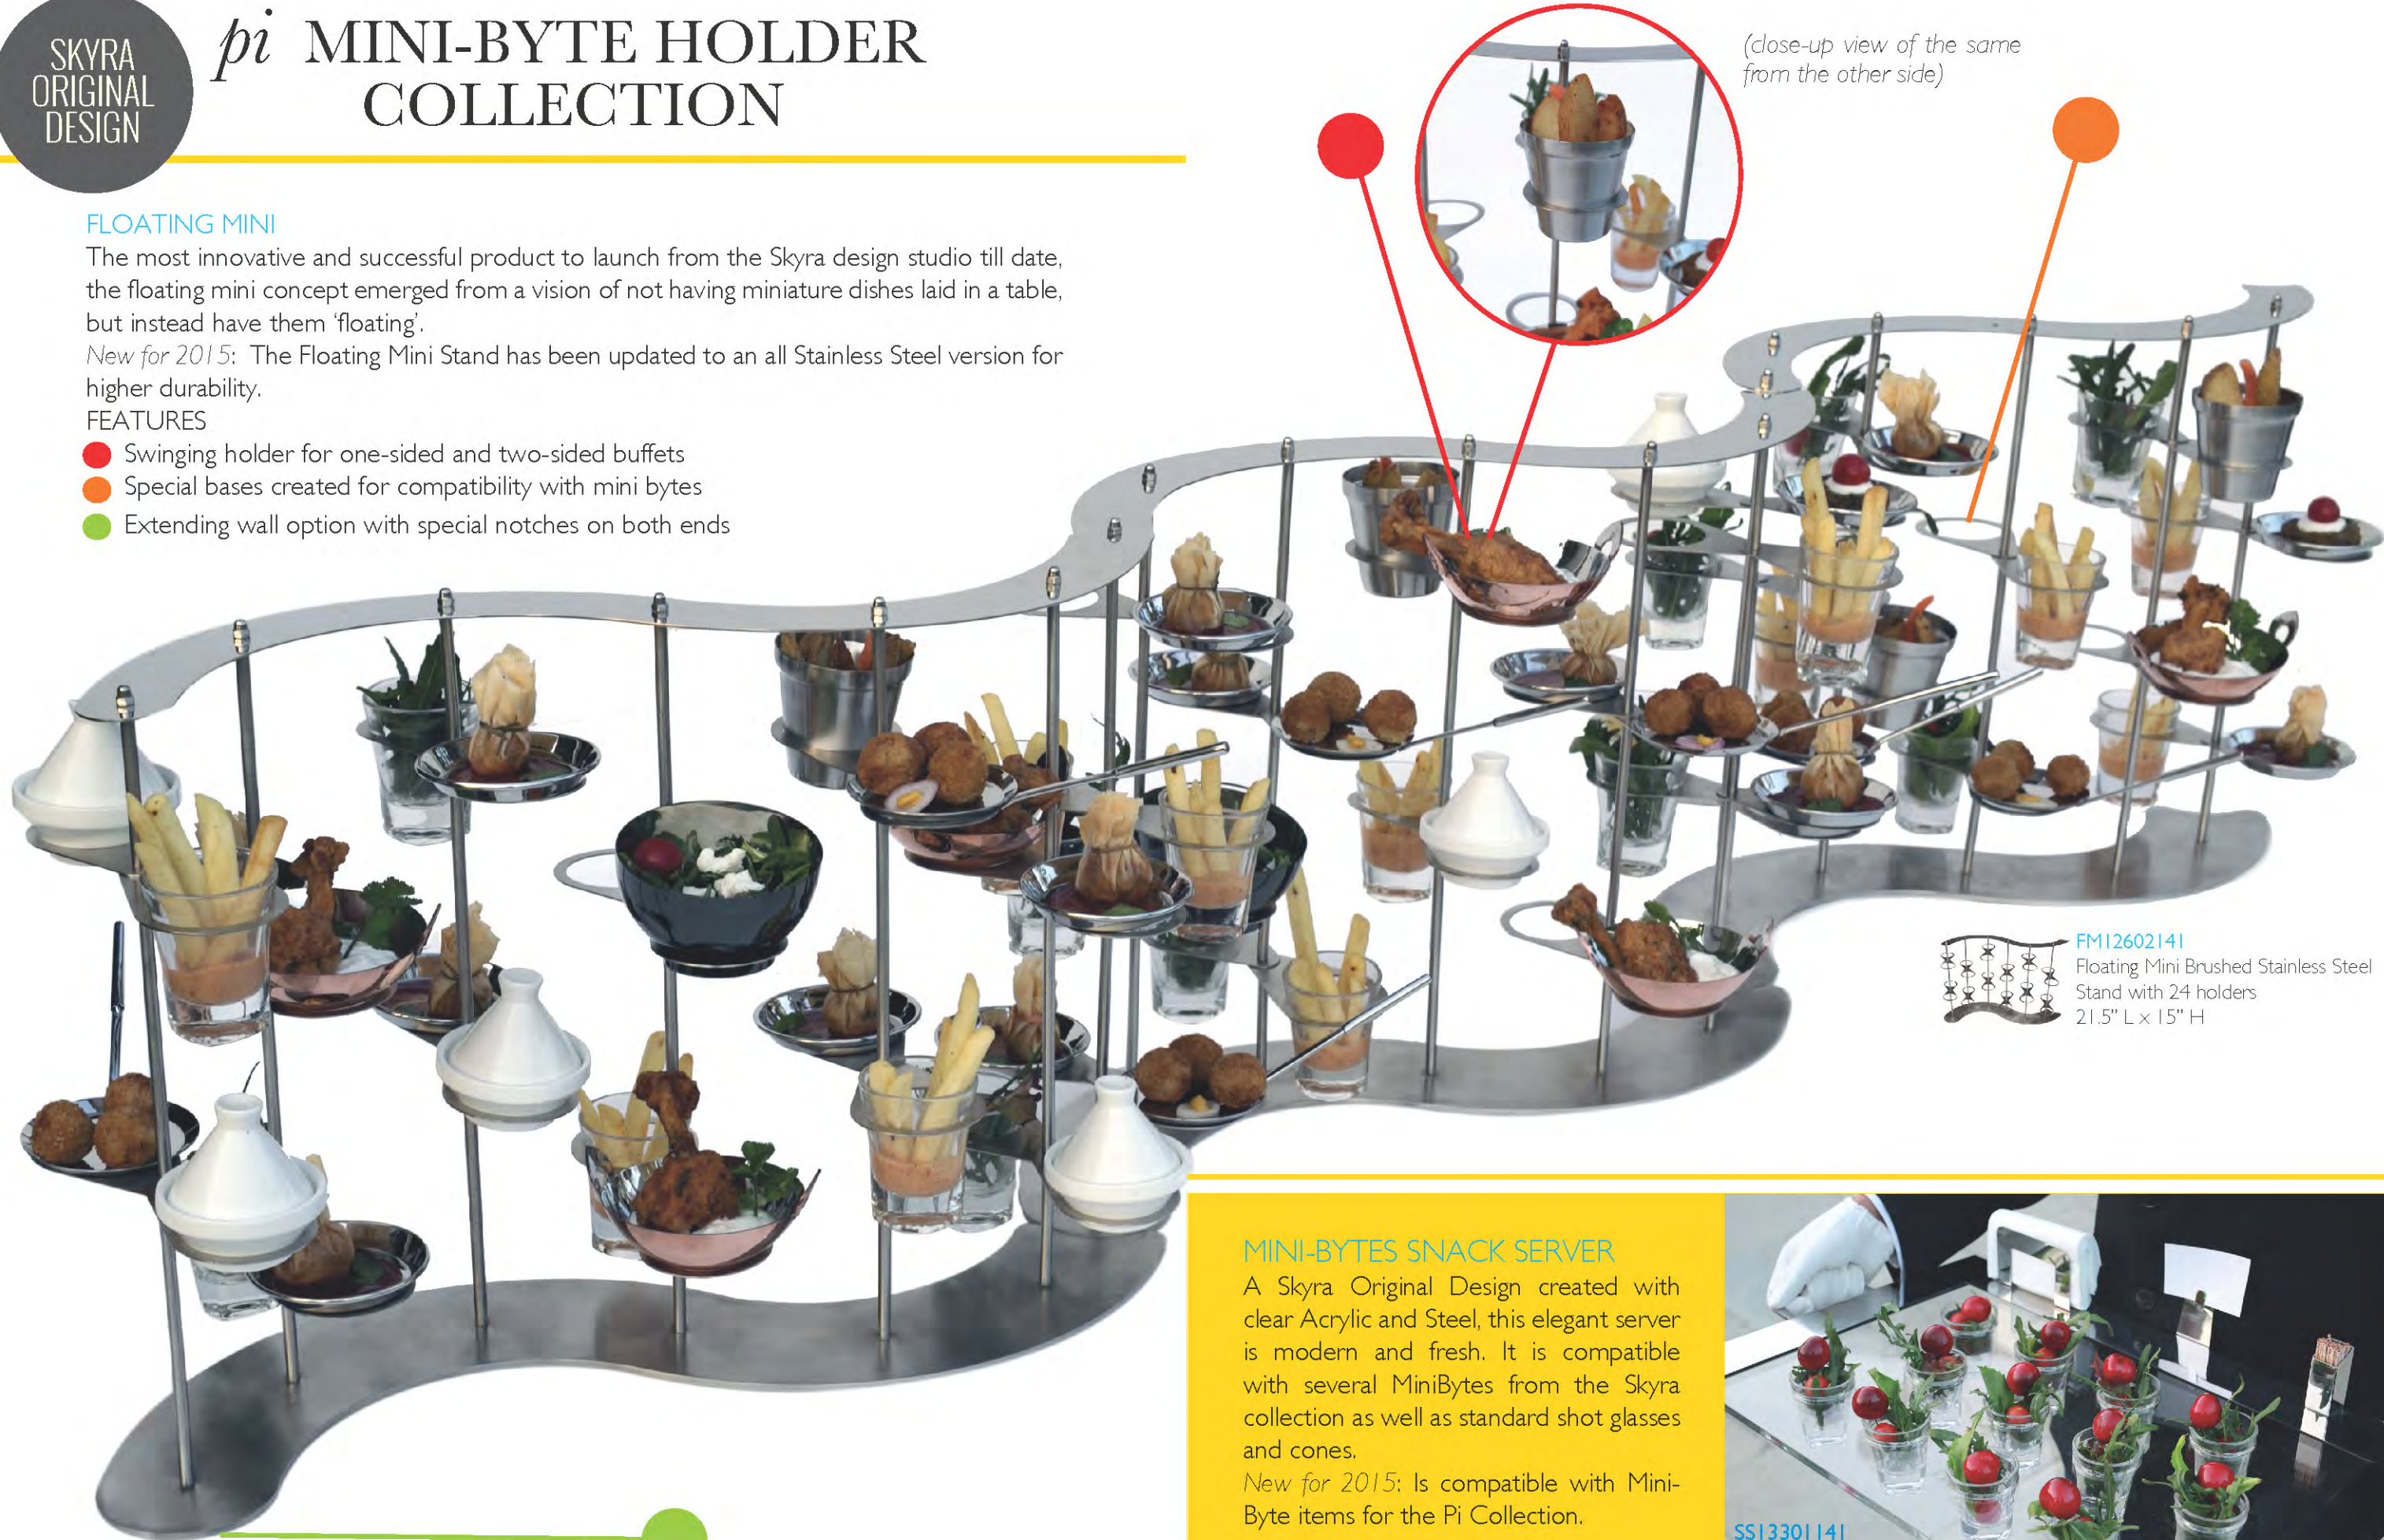

# pi MINI-BYTE HOLDER COLLECTION

## FLOATING MINI

The most innovative and successful product to launch from the Skyra design studio till date, the floating mini concept emerged from a vision of not having miniature dishes laid in a table, but instead have them 'floating'.

*New for 2015:* The Floating Mini Stand has been updated to an all Stainless Steel version for higher durability.

### FEATURES

- Swinging holder for one-sided and two-sided buffets
- Special bases created for compatibility with mini bytes
- Extending wall option with special notches on both ends

(close-up view of the same from the other side)