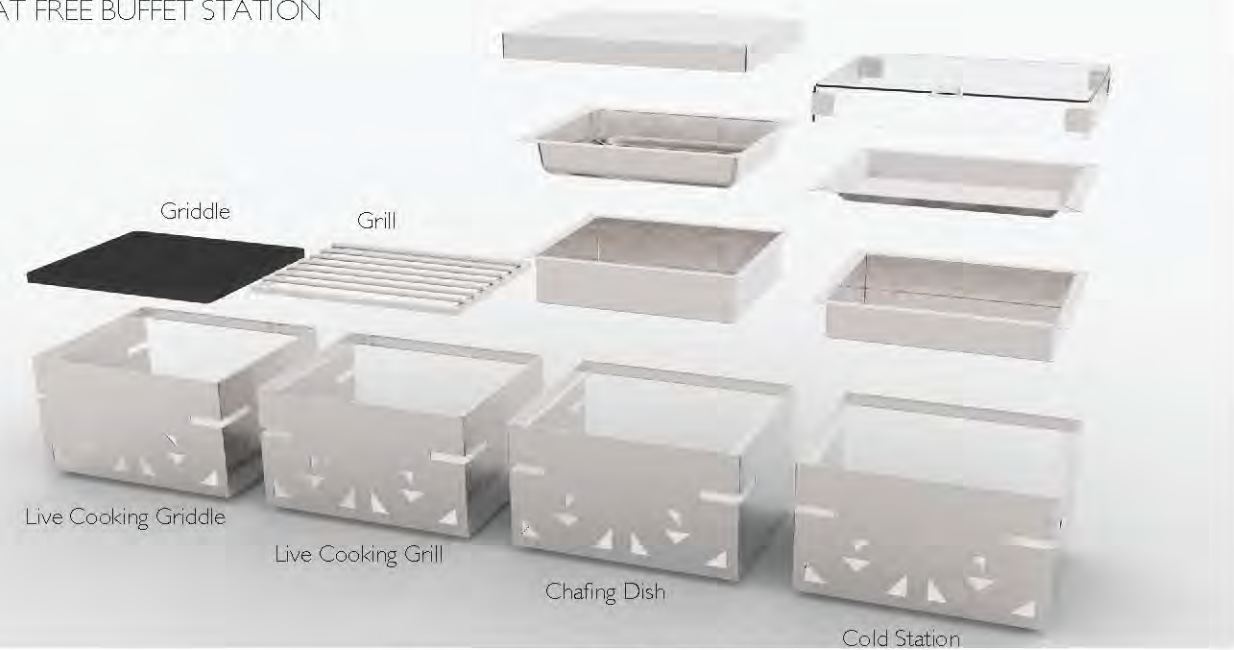

FAT FREE COLLECTION WARMING 8" RISERS

RZI3901141
Fat Free Mirror Stainless Steel Square Food Warmer Riser with Grill
8 L x 8 W x 5 H in

RZI3902141
Fat Free Mirror Stainless Steel Square Food Warmer Riser with Grill
8 L x 8 W x 10 H in

RZI3903141
Fat Free Mirror Stainless Steel Square Food Warmer Riser with Grill
8 L x 8 W x 15 H in

GPI3901ALU
Griddle Top for Fat Free Mirror Stainless Steel Square Food Warmer Riser
8.5 L x 8.5 W in

ADI420141
Adaptor for Hot/Cold Cells

HCI4201
Hot Pack (available in India only)
8 L x 8 W x 2 H in

FAT FREE BUFFET STATION

MULTIPLE WARMING OPTIONS