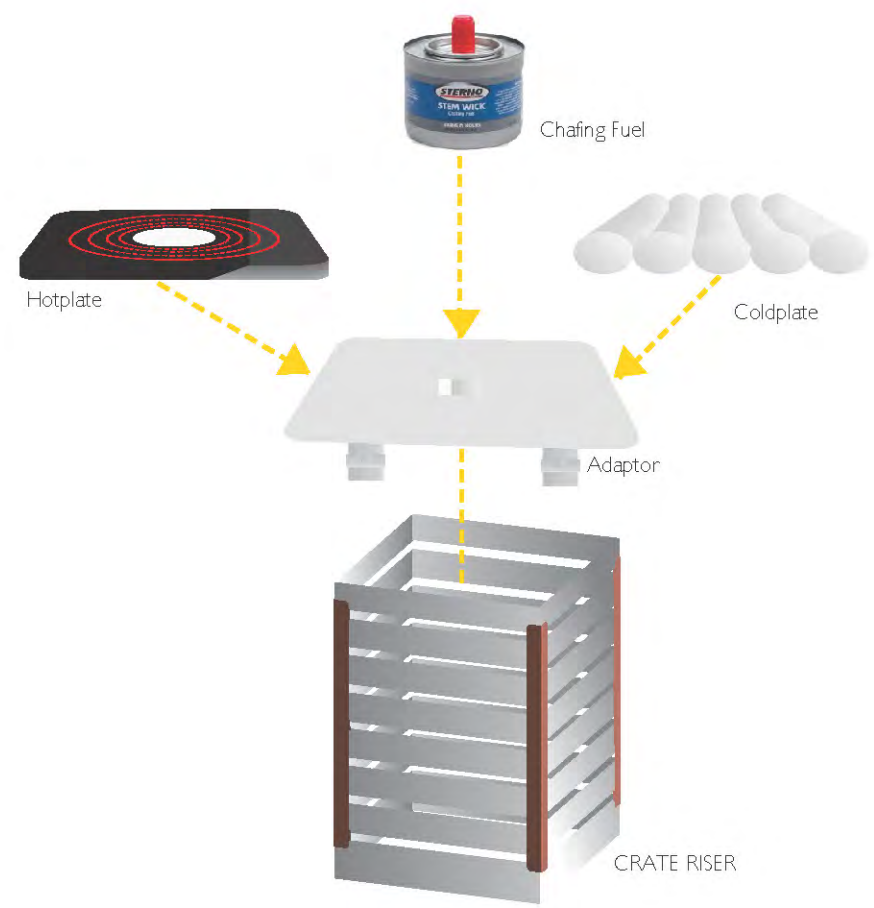

CRATE RISER STACKABILITY

GPI3602ALU
Griddle Plate for Crate Modular Riser 10.5" in
11.5 L x 11.5 W in

WAYS OF HEATING OR COOLING THE CRATE RISER