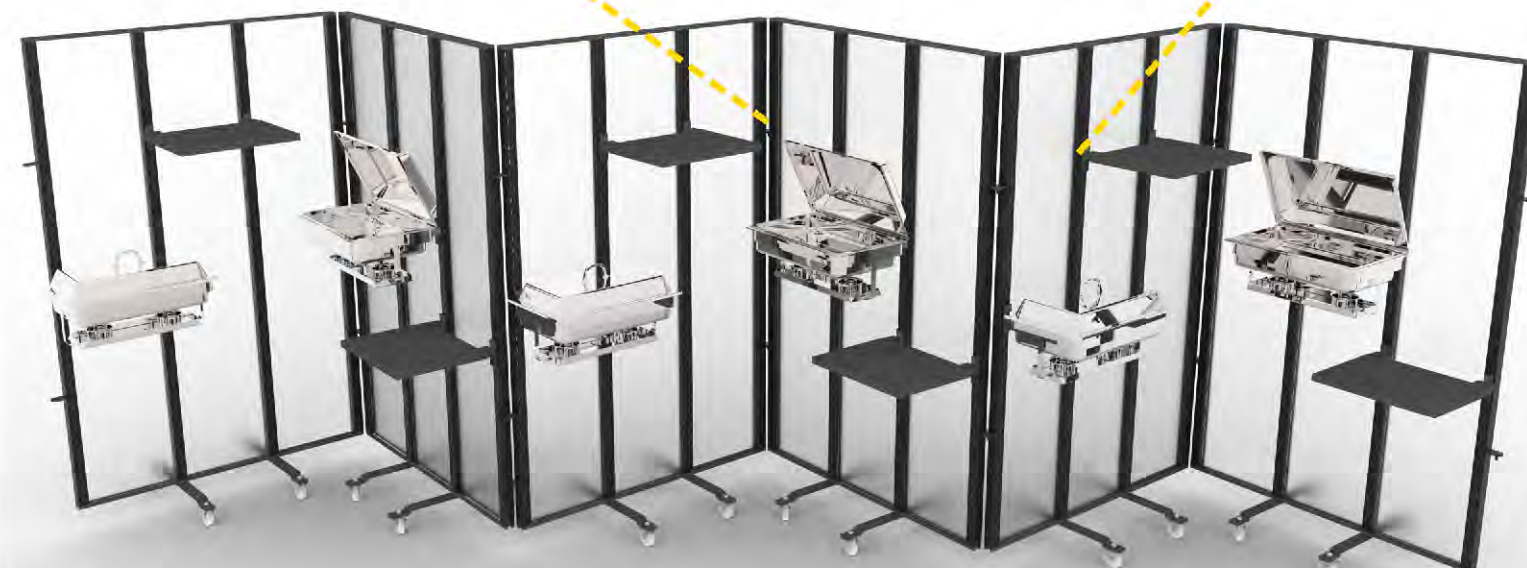

SCI2611
Chalkboard Screen for Transformer Snack Warmer
19.75 L x 6.25 W in

WT12602141
Stainless Steel Warmer Tray for Transformer Modular Magnetic Snack Warmer
11.25 L x 6.75 W in

DB12601
Dimsum Box
7.5 D x 4.5 H in

SW12611141
Mini Byte Holder Mirror Stainless Steel with Warmer Set for Transformer Modular Magnetic Snack Warmer
15 L x 8 W x 3.5 H in

The vertical buffet is a brave new concept in Buffet display. It focuses on breaking the monotony of Tables, by stacking shelves and chafers onto vertical panels. This innovative concept is a revolutionary way of making your buffet look absolutely different from the convention.

Special Wire channels behind each frame accommodate for light / heat lamps, induction or electric heating and other wiring on any level. The Gaps between the channels can be fitted with frosted acrylics, corporate branding, fabric or any other material to support the décor of the outlet or event.

FEATURES

1. Hooks for Shelves
2. Wire Channels
3. Setting Panels at right angles for stability

BS14101141
Vertical Buffet Matt Black Finish Stand with Castors
51 L x 24 W x 78.5 H in

BS14102141
Single Shelf for Vertical Buffet Stand
18.5 L x 16.25 W x 1.25 H in

CHI4101141
Chafing Dish Holder GN1/1 for Vertical Buffet Stand
20.75 L x 14.5 W x 10.5 H in

ACR14101CLR
Panel Frosted Acrylic for Vertical Buffet Stand
72 H x 13.75 W in

Wire Channels

Hooks for shelves