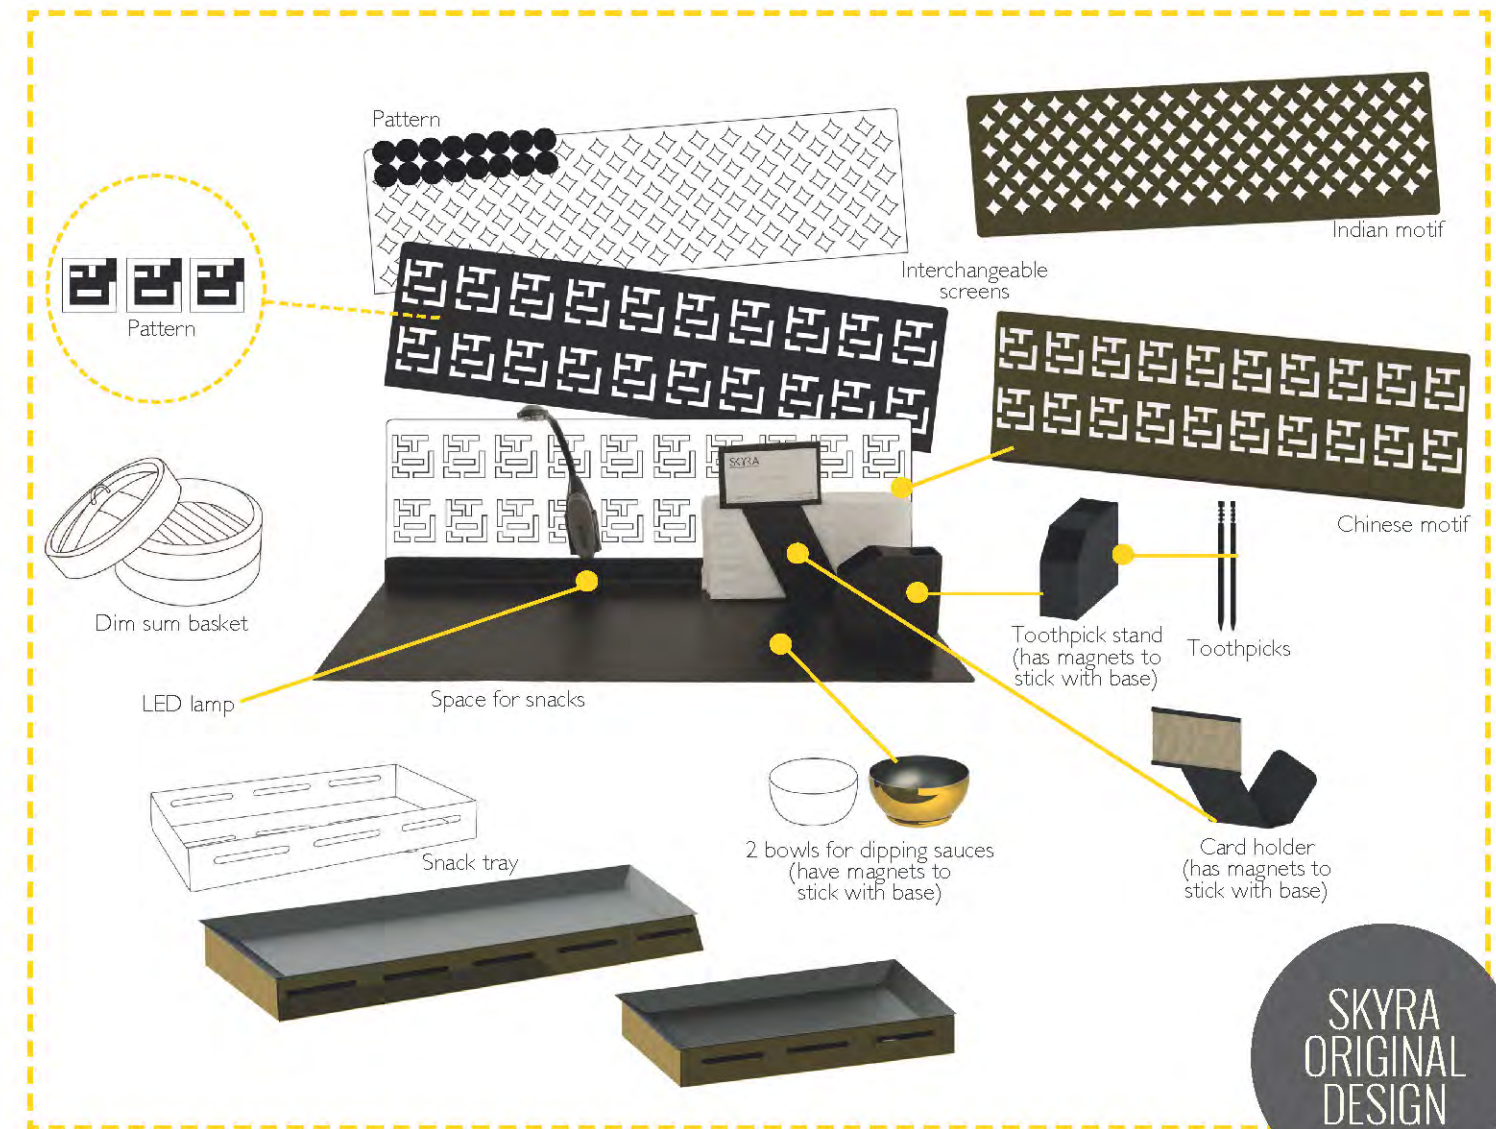

transformer SNACK WARMER

With Dim Sum Basket and Chinese screen