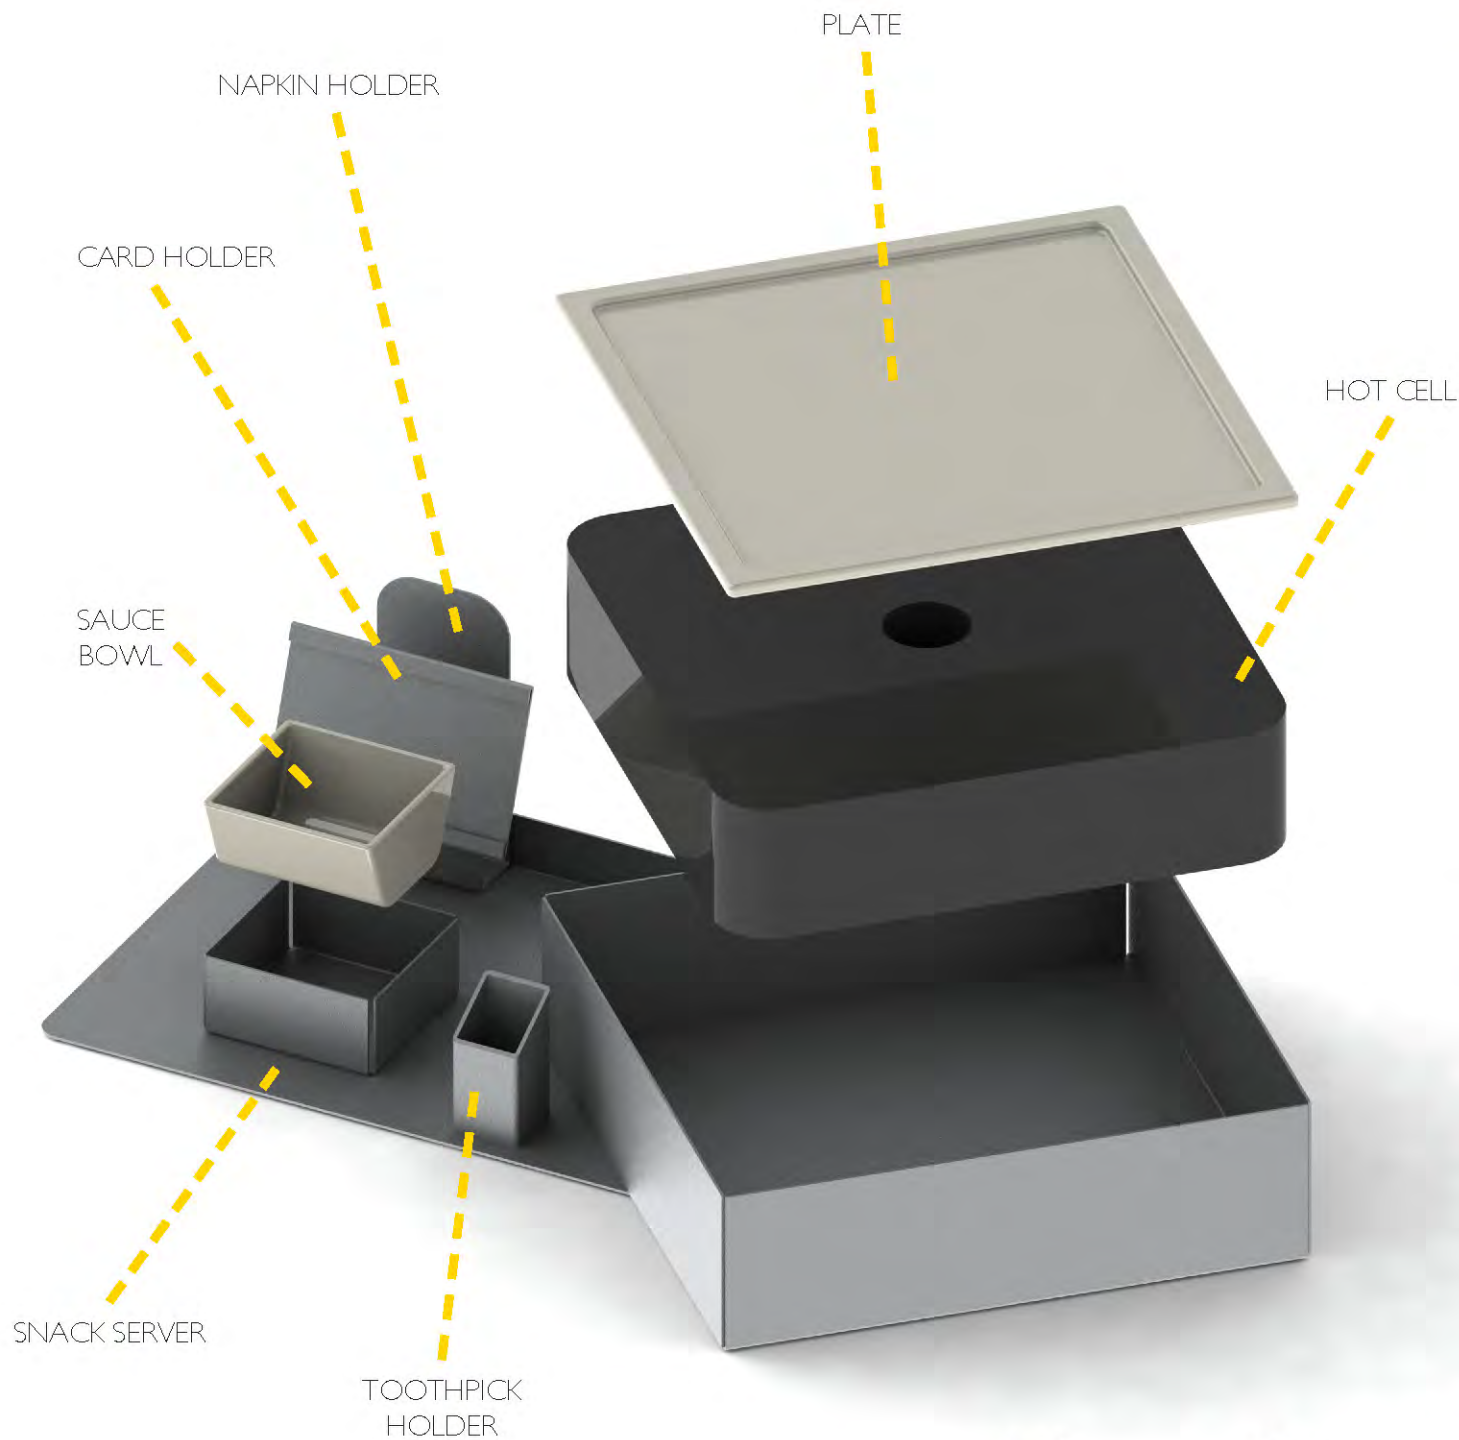

MODULAR AND MAGNETIC
NO OPEN FLAME

HC14201
Hot Cell (available in
India only)
8 L x 8 W x 2 H in

SW13801141
Sensation Snack Warmer
(hot/cold pack not included)
17.5 L x 11.5 W x 3.5 H in

the STICKY BLOCK BUFFET

The Sticky Block collection is the star product in the Skyra portfolio. It is one of those simple designs that leave any person wondering "Why didn't I think of that?" Made specifically to simplify operations, sticky block risers is conceived from a challenge received by a local celebrity Chef. "I want elevations that are absolutely straight forward, modular and so simple to use that my ground staff will not require any training." Bricks and Lego blocks are something that every child and every adult are very familiar with. The brick foundations of our civilization have been smartly converted into the sleek and elegant tools for food display. These modular blocks have magnets inside and stick to one another to create a very stable and flexible pillar for risers. A set of 12 along with 3 or 4 platforms is good enough to create a strong presentation. *New for 2015* is Sticky Blocks XL. A longer version of the original Sticky Block, so that there is sufficient surface area to display Mini-Bites without a platform.