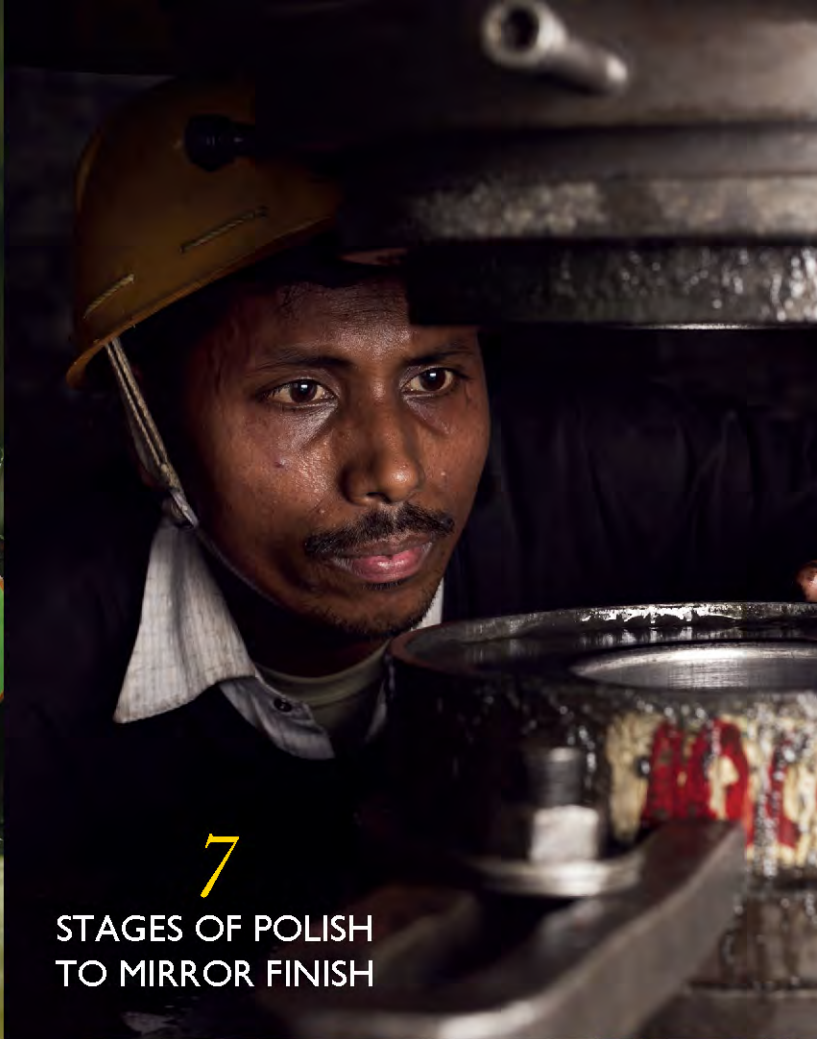

7

STAGES OF POLISH TO MIRROR FINISH