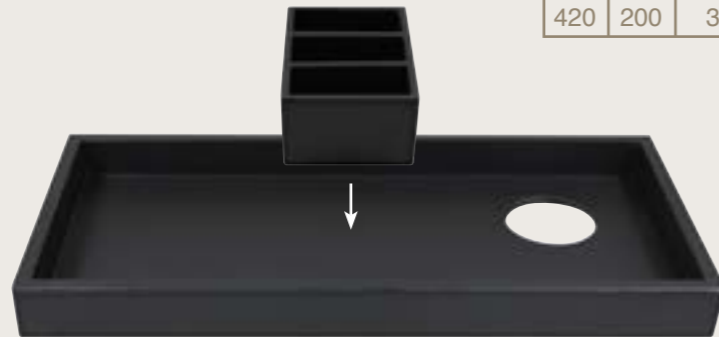

#### Welcome tray large.

Elegant tray with raisers and cable opening. Available in black and darkbrown leatherette that is easy to clean. Other colours on request.

400	330	50

#### Condiment box.

Practical strong holder, easy to clean. Available in black and darkbrown leatherette.

110	80	40	60