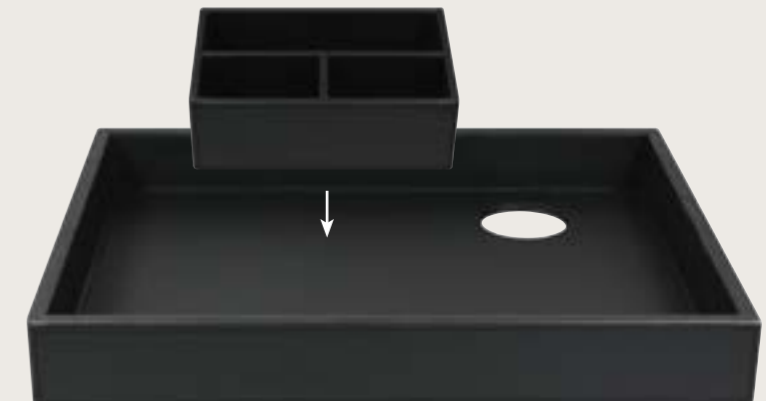

#### Condiment box.

Practical strong holder, easy to clean. Available in black and darkbrown leatherette.

110	80	40	60

#### Water kettle 0,8L.

EU plug 1350 W (UK plug 77001), 360 rotation. Stainless steel. External waterlevel indicator. Indicator light. Safety locking lid. Boiled dry protection. Auto shut-off. CE/GS approved. SASO/Intertek approved.

#### Condiment box.

Practical strong holder, easy to clean. Available in black and darkbrown leatherette.

150	90	40	60