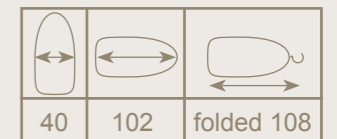

## BESPOKE BATHROOM RESIN

Tissuebox.  
Cannister.  
Amenity tray.  
Plateau.  
Soapdish.

IRONING CENTRE

**20400**

**Iron board with cover**

(excl. 20501 iron organiser)

Cement grey. Adjustable in height, space saving, anti-theft system, fire-resistant cover, organiser at the end to save space.