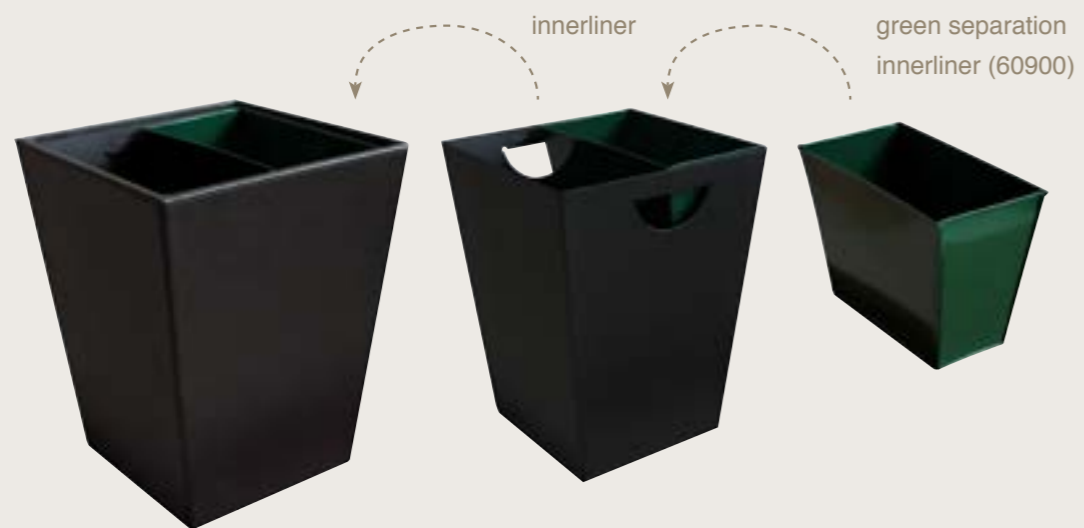

60100

Square litter bin with metal innerliner.

Certified fire-resistant leatherette.

Available in white ivory, smooth brown, pebble brown and pebble black. Other colours on request. Optional: green innerliner for organic waste.

300	180	230