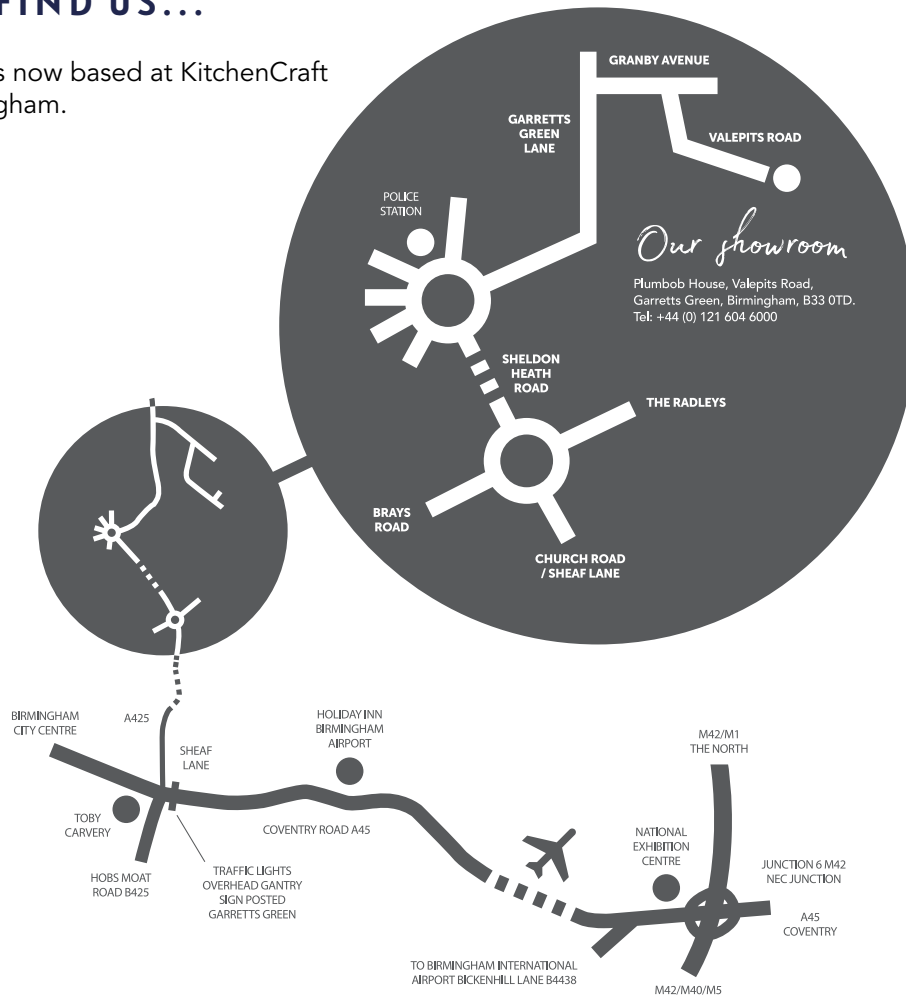

Ari Set of 4 Soup Spoons
18/10 stainless steel
2" x 7" (50 x 180mm)
Packed in 1. Closed box
5178542

Eclipse Fork
18/10 stainless steel
1.8" x 8" (46 x 205mm)
Packed in 12
5179615

Eclipse Knife
18/10 stainless steel
0.8" x 9" (20 x 231mm)
Packed in 12
5179619

Eclipse Spoon
18/10 stainless steel
1.8" x 6.8" (46 x 200mm)
Packed in 12
5179604

Eclipse Tea Spoon
18/10 stainless steel
1.2" x 5.3" (30 x 135mm)
Packed in 12
5179621

HOW TO FIND US...

Our showroom is now based at KitchenCraft offices in Birmingham.

JOURNEY BY ROAD

The office is close to both the M42 and M6 motorways and it is 5.6 miles away from Junction 6 of the M42 motorway. Leave the M42 at Junction 6 taking the A45 towards Birmingham. Continue along the A45 for 3.1 miles passing the Birmingham Airport Holiday Inn Hotel on your right hand side and then after passing Morrisons on your left hand side, move over to the right hand lane and you will see an overhead gantry with traffic lights. Turn right at these traffic lights into Sheaf Lane following the signs A425 to Garretts Green. Remain on Sheaf Lane which becomes Church Road until you reach a roundabout. At the roundabout go straight over, taking the second exit, onto Sheldon Heath Road. Follow this road until the next roundabout, turning right, taking the sixth exit into Garretts Green Lane. Continue on Garretts Green Lane taking the third road on the right into Granby Avenue. Take the first road on the right into Valepits Road and KitchenCraft is situated at the end of the road.