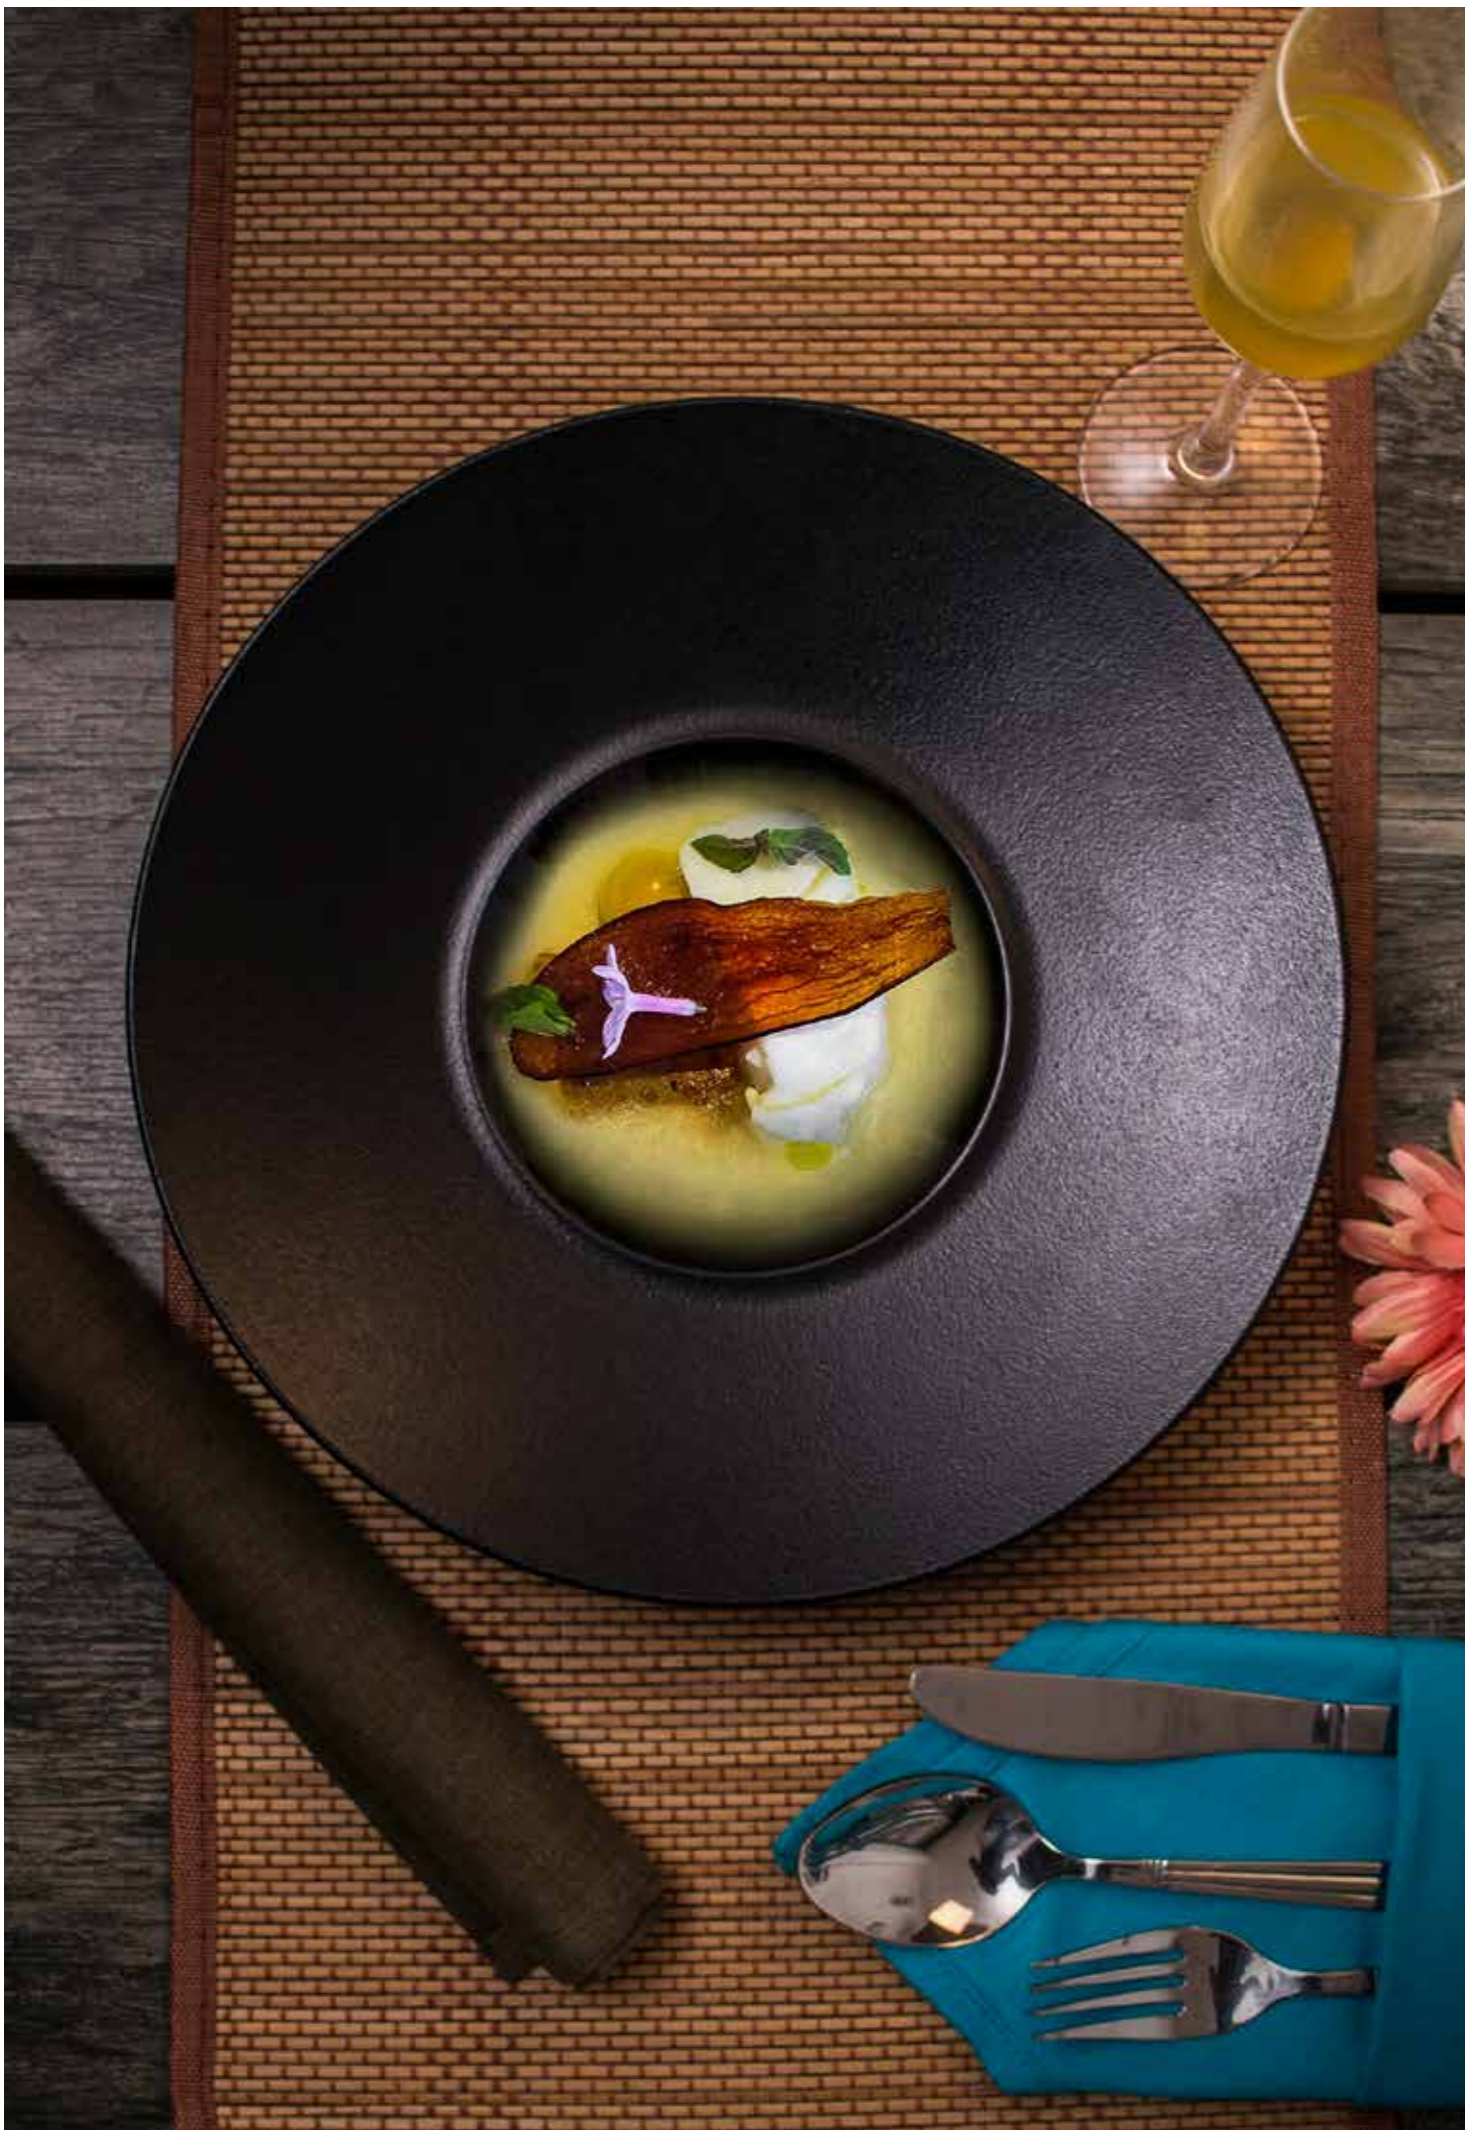

DAZZLE

DAZZLE Series is mesmerizing duo of textured gloss and matte finish. The food presentation looks exceptional with the unique blend of glaze effects and texture.