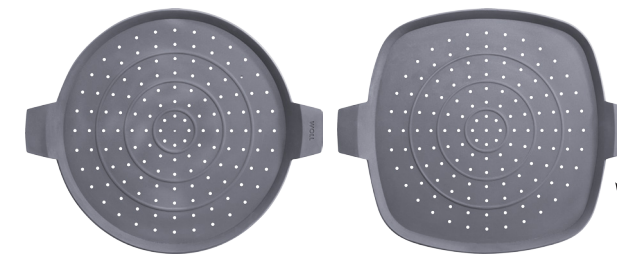

SILICONE SPLATTER GUARDS

- High quality, food safe silicone
- Dual function: splatter guard and trivet
- Dishwasher safe and oven safe up to 500° F

The only square splatter guard on the market!

ITEM #	DESCRIPTION	UPC / EAN
WSG28	Splatter Guard, round, 11" dia.	4054359002440
WSG228	Splatter Guard, square, 11" x 11"	4032525512283