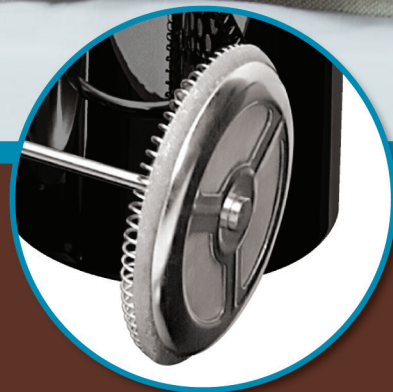

French Press

INSULATED COFFEE MAKER

Keep your favorite coffee deliciously hot 4x longer.
100% stainless steel,
no plastic anywhere.

NO MORE
SEDIMENT
IN YOUR
CUP!

NEW!
Patented dual filtration system with an exclusive Italian screen and coil/spring combination securely traps sediment.