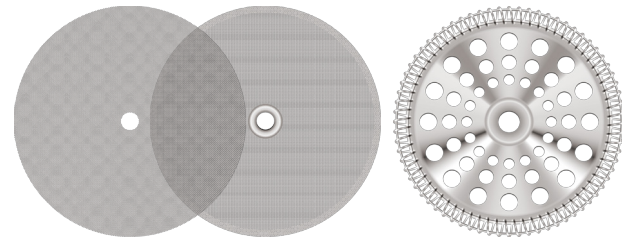

THE BLACK FRENCH PRESS

Our French Press offers style, convenience, and most importantly, unparalleled flavor. Make perfect coffee (in only 4minutes!), steep some loose tea or just use the pitcher to serve cold beverages. Double-wall insulation means it will stay hot or cold depending on the need.

All parts are dishwasher safe so it is very easy to take care of. It is built to last, made entirely out of 18/10 stainless steel.

- Stunning and durable thanks to PVD* plating (Physical Vapor Deposition – Ion Plating Process)
- UV top coating reduces fingerprints

*PVD coating is also known as the new “lean and green” process: It is totally environmentally friendly and safe (unlike conventional chemical treatments). It is 100% clean.

Patented dual filtration system features an exclusive Italian fine-gauge screen and coil/spring combination.

ITEM #	DESCRIPTION	UPC / EAN
0153	French Press, black finish, 23 fl. oz.	728547001532