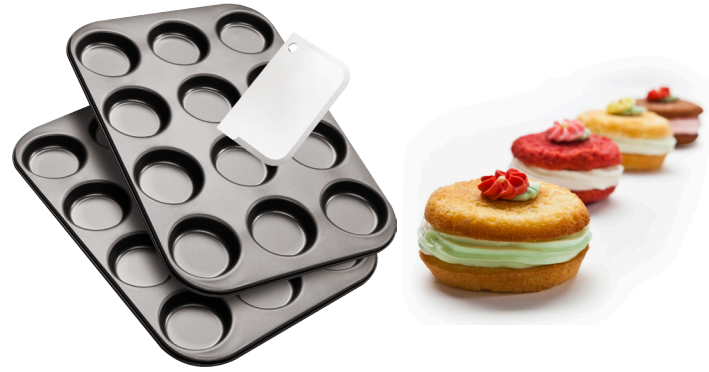

**RING MOLD CREATIONS**

- Create eye-catching desserts, savory appetizers and gourmet side dishes
- Multi-functional ring molds for baking, chilling or freezing individual servings
- Ring molds snap onto the base for culinary precision
- Set comes with 12 molds and a base
- Each mold measures 3.1" dia., 2.75" H

ITEM #	DESCRIPTION	COST	UPC / EAN
Z7402	Ring Mold Creations, non-stick, 14.75" x 11.75"		4044935074022

**SHORTCAKE PAN**

- Bakes 12 shortcakes for unlimited dessert possibilities

ITEM #	DESCRIPTION	UPC / EAN
Z7423	12 Shortcake Pan, non-stick, 15" x 10"	4044935074237

**WHOOPIE PIE PAN**

- Comes with two non-stick pans (top and bottom) and clips to hold the pans together during baking, plus a 4.75" x 3" scraper

ITEM #	DESCRIPTION	UPC / EAN
Z7425	Whoopie Pie 2-pc. set, scraper included, non-stick , 15" x 10.25"	4044935074251