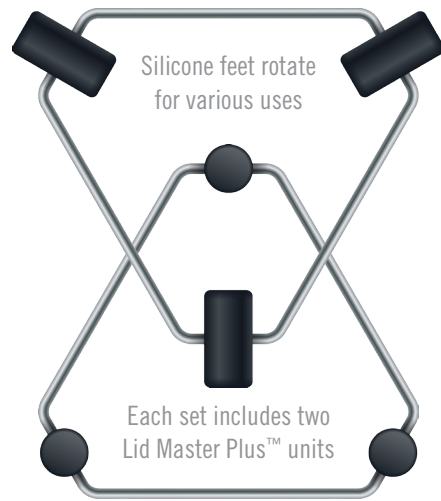

FOOD STORAGE & ORGANIZING

LID MASTER PLUS™ **NEW!**

The ultimate solution to organize cookware lid storage and more:

- Keeps lids organized and easily accessible in kitchen cabinets
- Space saving
- For any diameter, material and shape of lid, pot or pan
- Easy to use: Simply place the Lid Master Plus™ between lids to store them in a neat, vertical tower.
- Securely stores even lids of different shapes/sizes
- 2 Lid Master Plus™ units per box
- Patent pending

From this...

...to This!

Wait, there is more!

- Use as a trivet
- Place between pans to protect their coating during storage
- Use to create a double boiler
- Silicone and stainless steel are high-heat resistant and dishwasher safe

Trivet

ITEM #	DESCRIPTION	COST	iMAP	UPC / EAN
L100	Lid Master Plus™, Set of 2	$ 10.00	$ 19.95	728547701005
L100-CDU	Lid Master Plus™, POP 12 pieces	$120.00	$ 19.95	728547711004

SUPERLINE FOOD STORAGE **NEW!**

Frieling's staff favorite is back!

- Soft, pliable lid is super easy to open and close
- Nestable and stackable
- Double seal for airtight storage
- Microwave, dishwasher and freezer safe

- BPA free
- 30-year warranty: looks like new even after years of heavy use
- Made in Germany