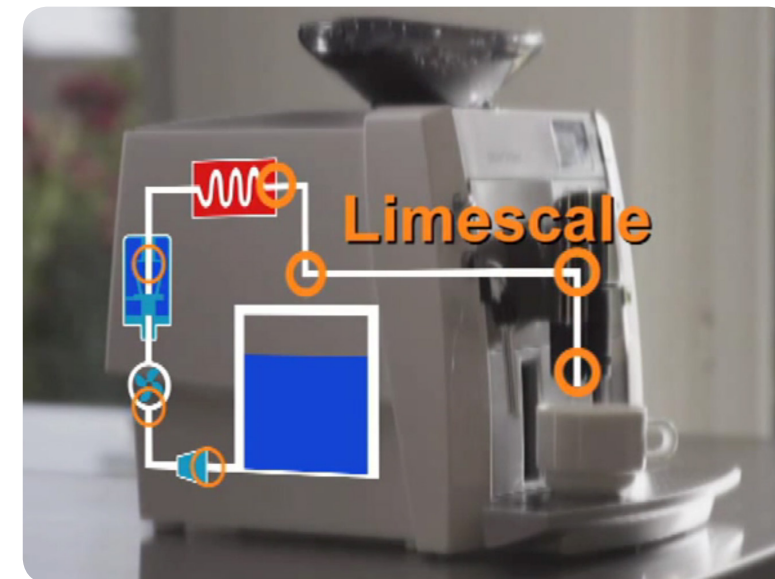

Typical choke points caused by limescale