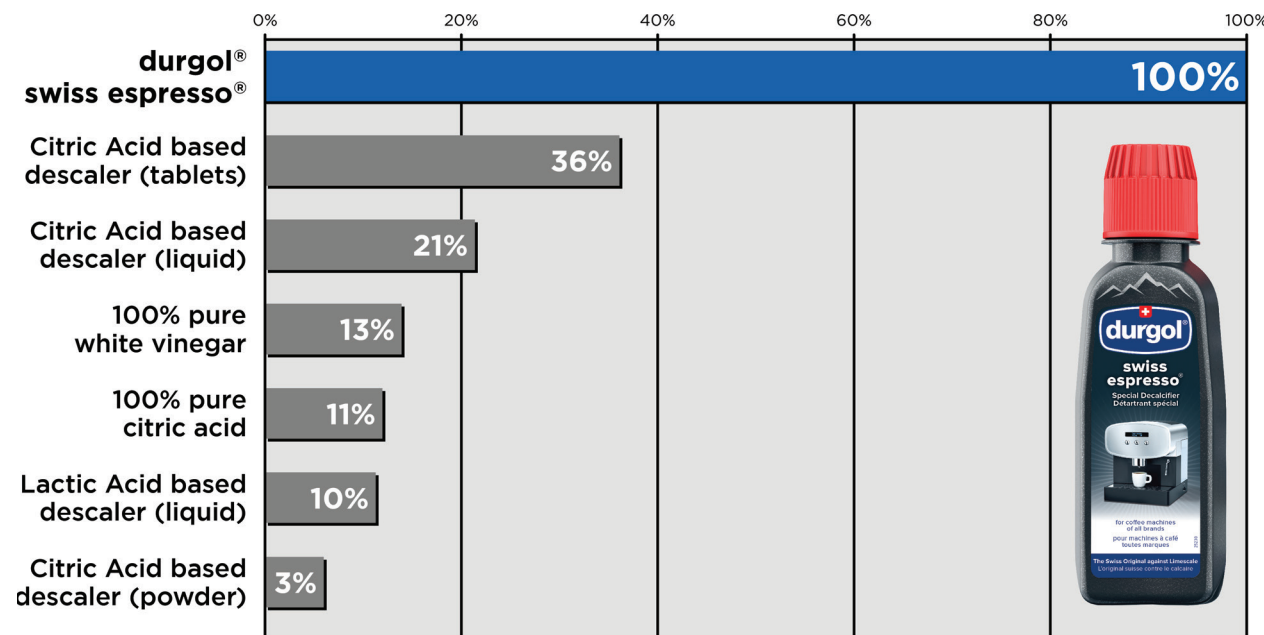

Here's how various descalers compare:

2014 Lab test with 99% pure limescale (calcium) cube placed for 15 minutes in 200 ml decalcifier solution