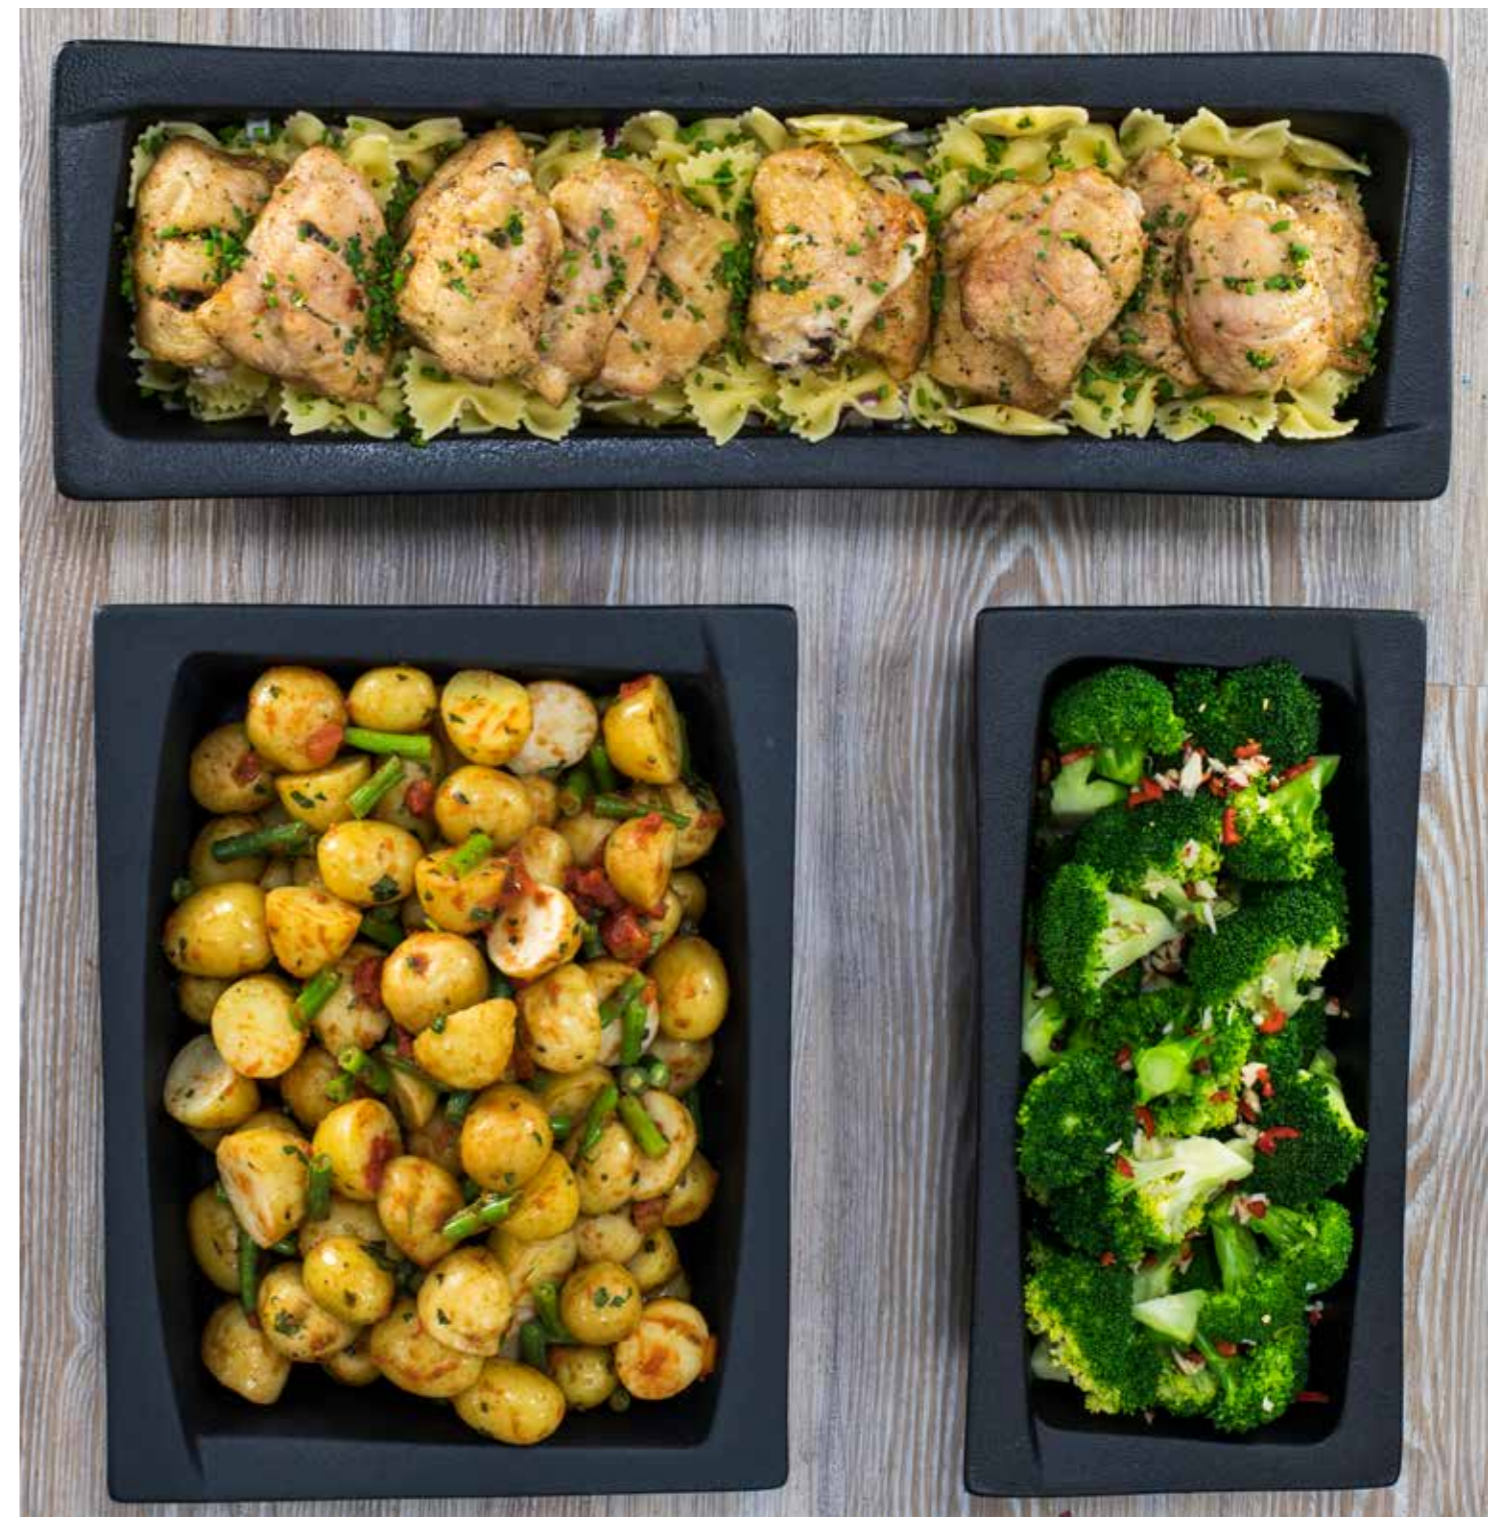

- **GN BUFFET PAN**
  1/3 - 17.6 x 32.5 cm
  AGNARN259100013
- **1/2** - 26.5 x 32.5 cm
  AGNARN259100012
- **2/3** - 35.4 x 32.5 cm
  AGNARN259100023
- **GN BUFFET PAN**
  1/1 - 53 x 33.5 cm
  AGNARN259100011
- **GN BUFFET PAN**
  2/4 - 53 x 16.2 cm
  AGNARN259100024
- **GN FLAT PAN**
  1/1 - 53 x 32,5 x 2,5 cm
  AGNARN259100027
- **1/3** - 17,6 x 32,5 x 2,5 cm
  AGNARN259100029
- **2/4** - 53,0 x 16 x 2,5 cm
  AGNARN259100037
- **GN FLAT PAN**
  1/2 - 26,5 x 32,5 x 2,5 cm
  AGNARN259100012
- **2/3** - 35,4 x 32,5 x 2,5 cm
  AGNARN259100023