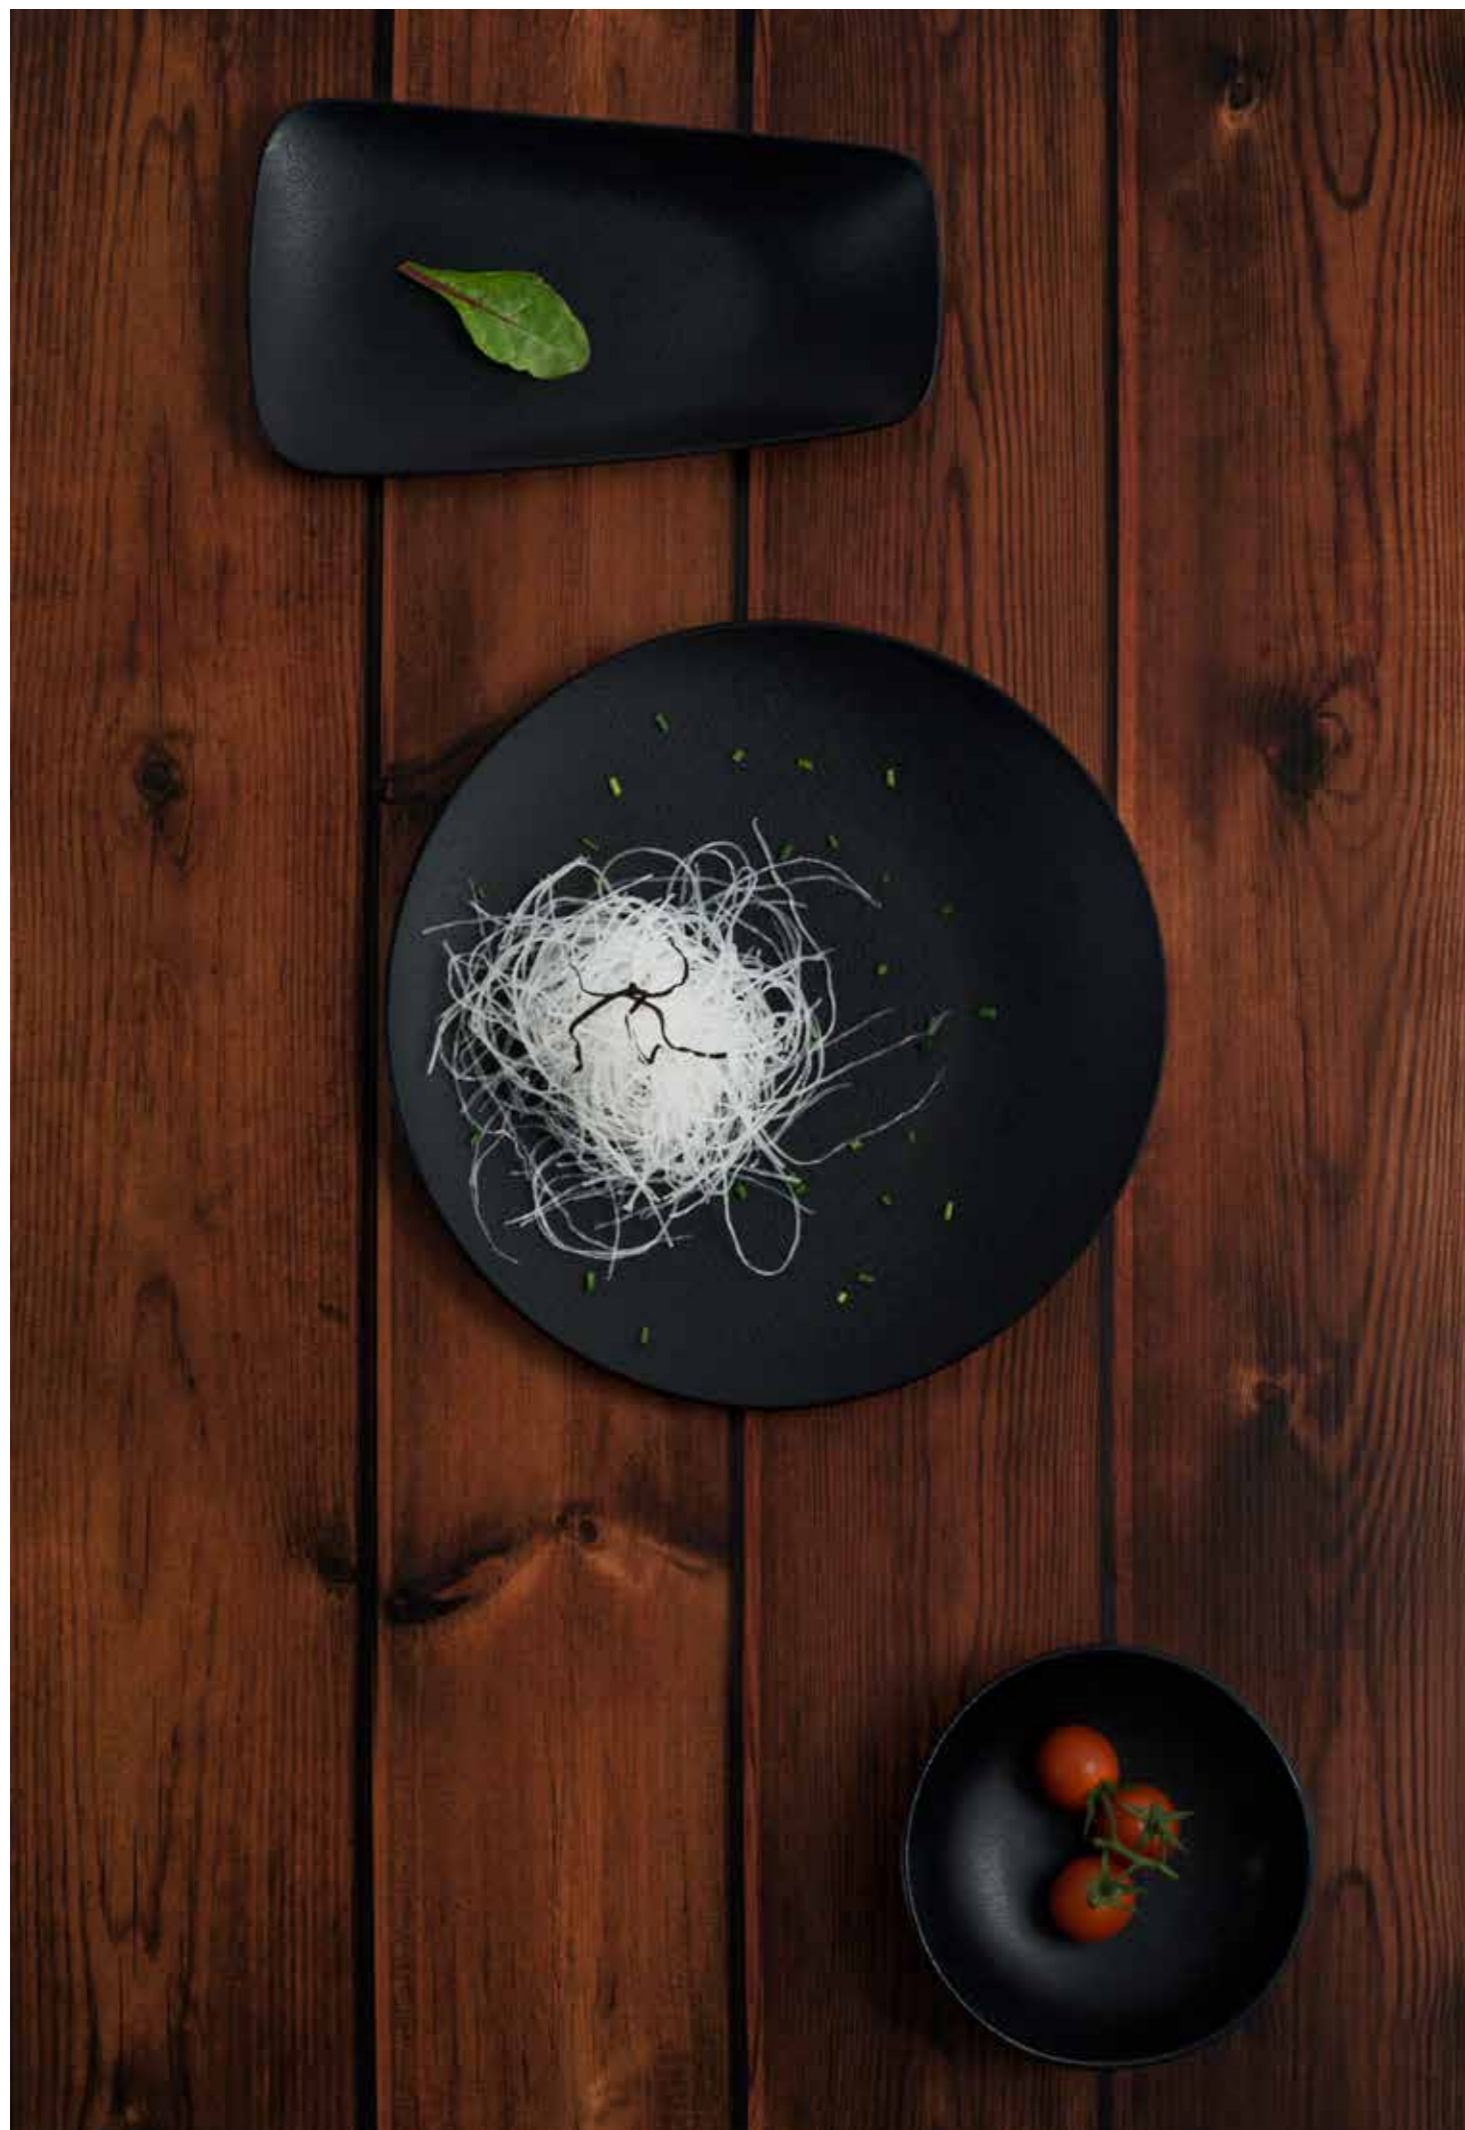

# DAZZLE

DAZZLE Series is mesmerizing duo of textured gloss and matte finish. The food presentation looks exceptional with the unique blend of glaze effects and texture.

**FLAT PLATE**  
27 cm  
APRARN259011027