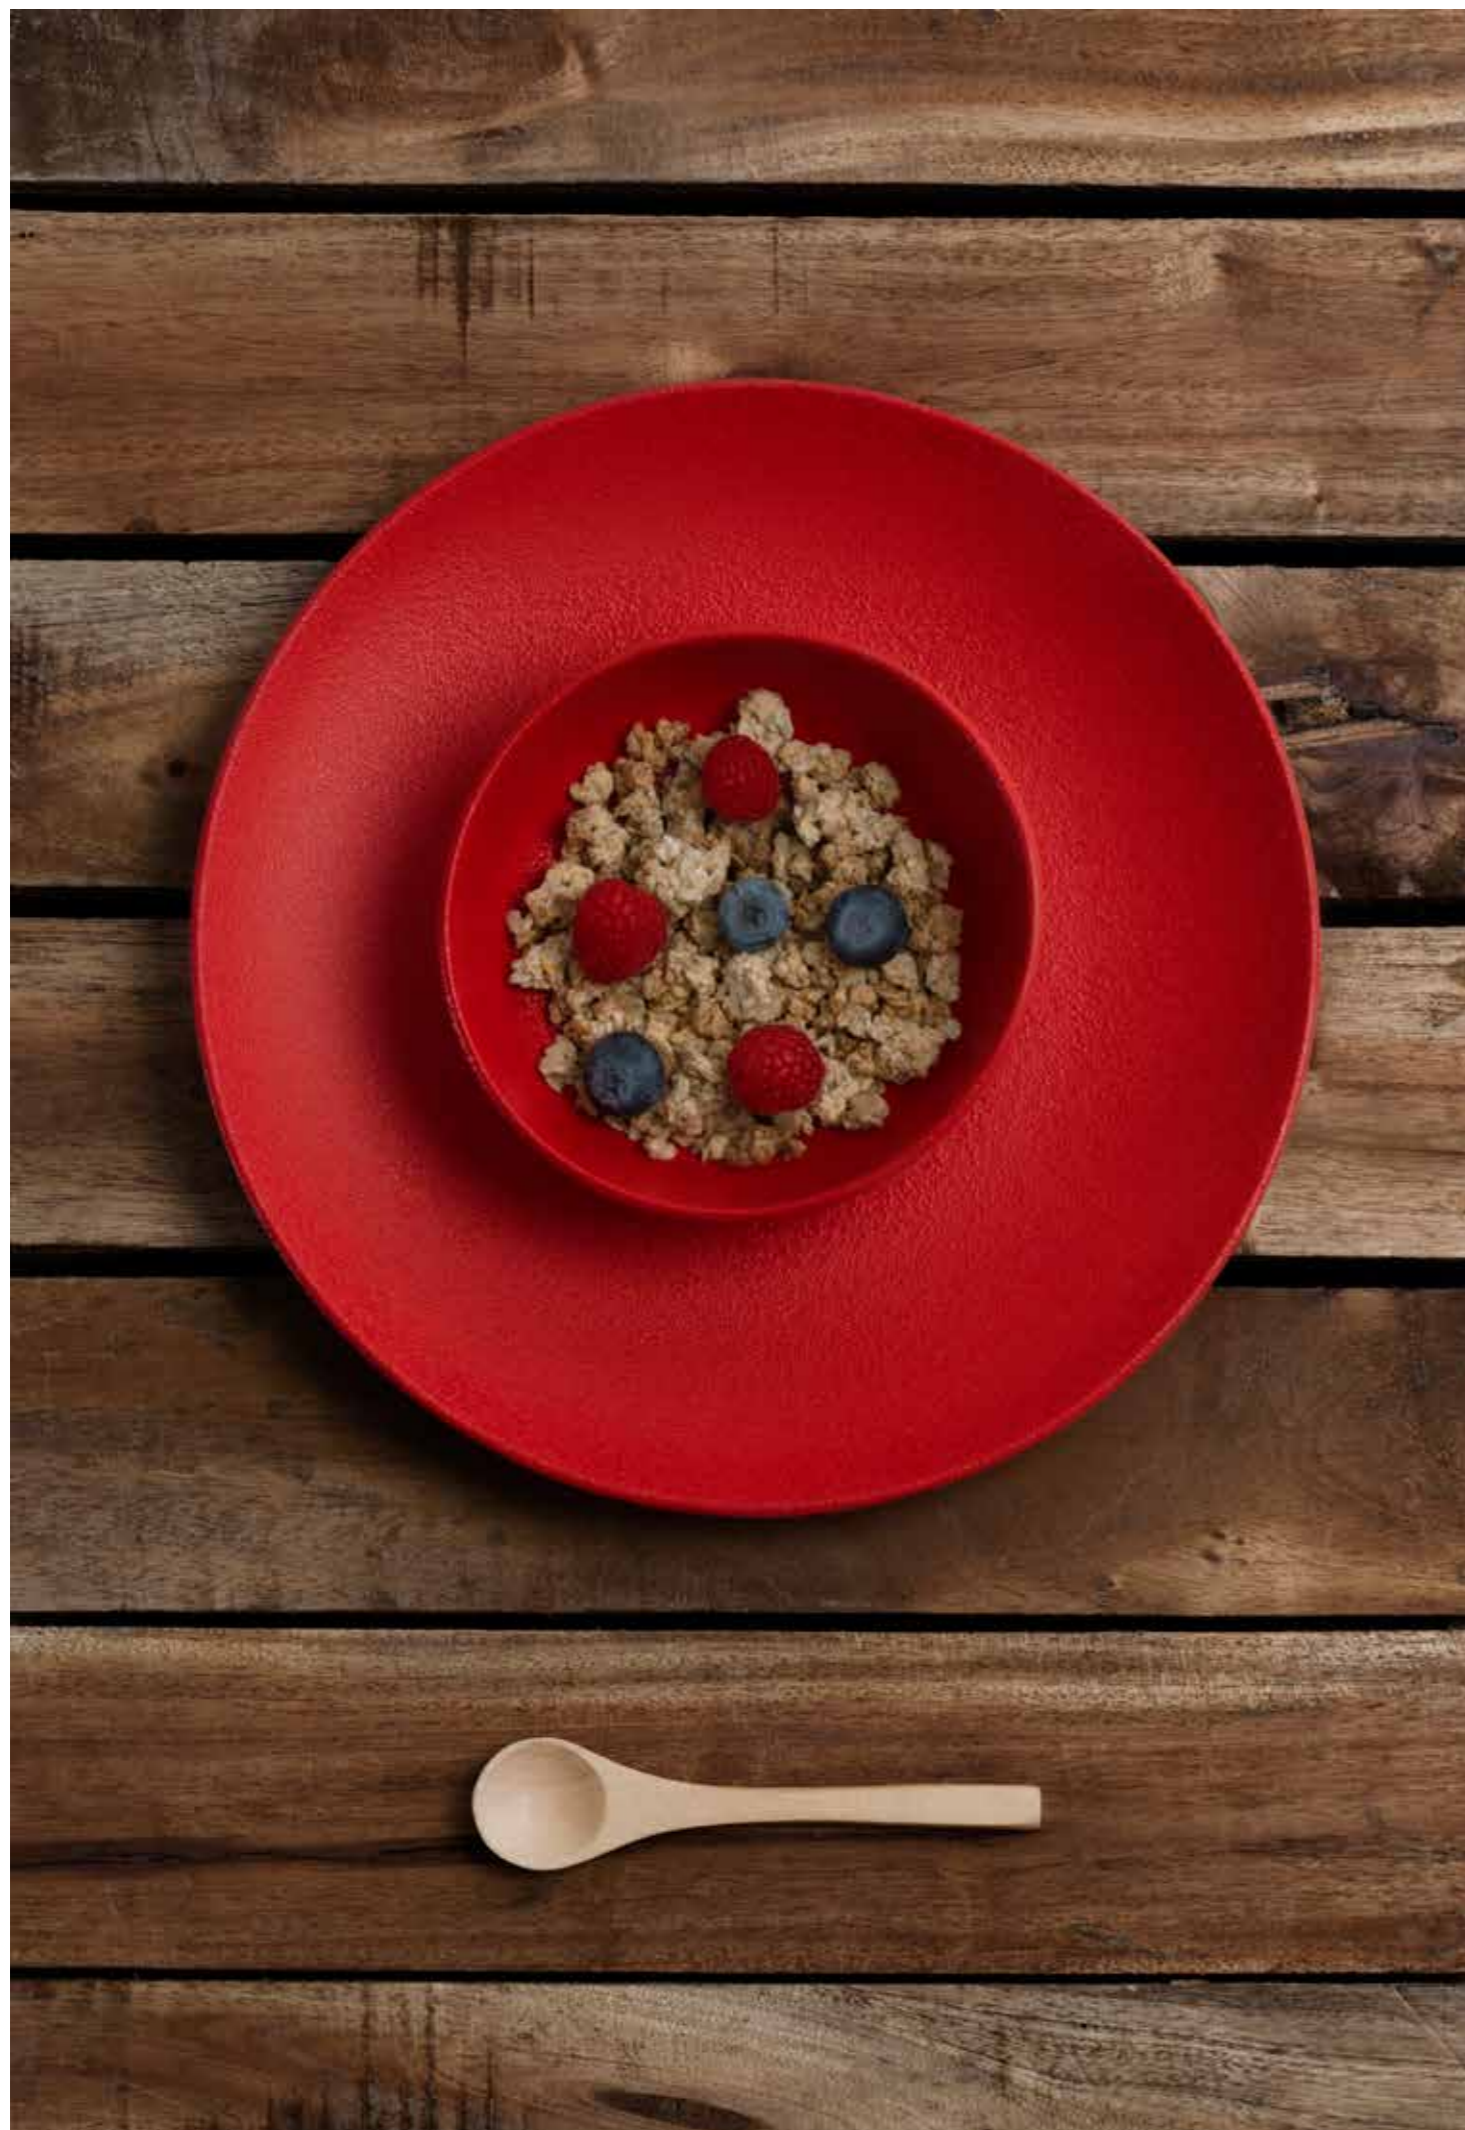

COUPE DEEP PLATE
21 cm
AVCARN408012001

VITAL COUPE ELEVATED BOWL
21 cm
AVCARN408022021

VITAL RECTANGLE ELEVATED BOWL
19.5 x 13.5 x 10.5 cm
AVRARN408022019

This collection is also available in ivory.