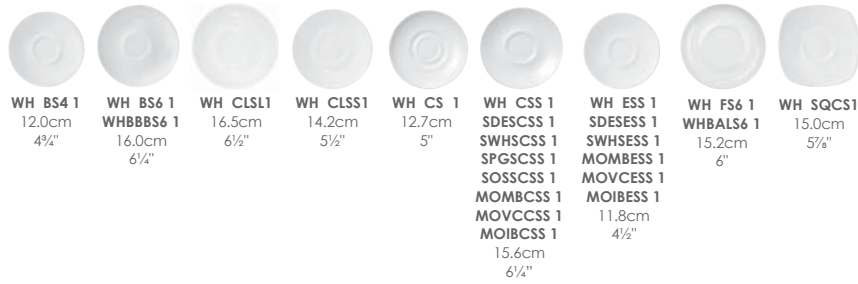

SAUCER GUIDE

SUPER VITRIFIED

The Saucer Guide enables you to find the corresponding saucers to any chosen cup.

- A black circle in the box indicates the recommended saucer for the chosen cup.
- A red dot indicates alternative saucers the cup will fit on.