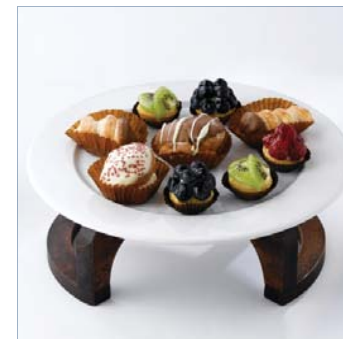

CHURCHILL® super vitrified PROFILE