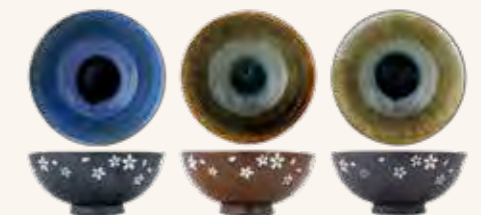

— BOWL Ø 12 cm

5375002
Ø 12 x H 5 cm
6 PC / 36 CTN