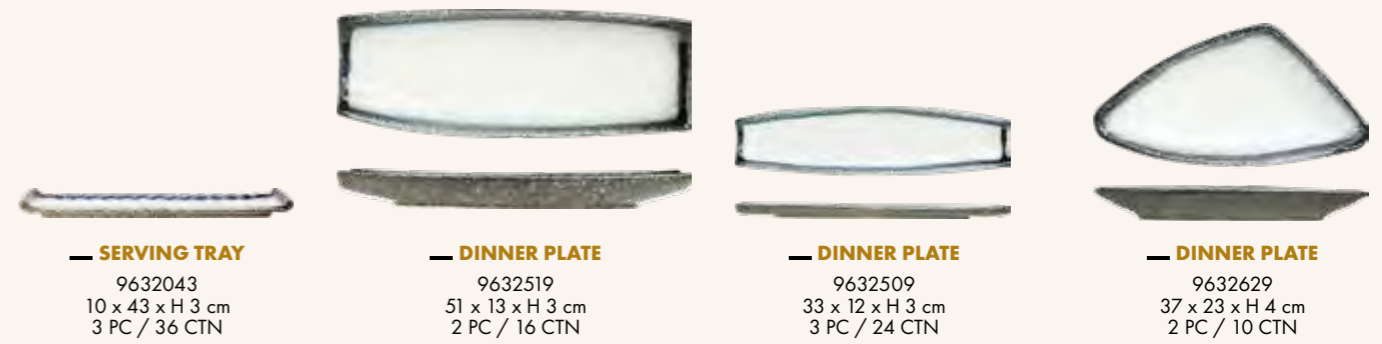

— **SERVING TRAY**
9632043
10 x 43 x H 3 cm
3 PC / 36 CTN

— **DINNER PLATE**
9632519
51 x 13 x H 3 cm
2 PC / 16 CTN

— **DINNER PLATE**
9632509
33 x 12 x H 3 cm
3 PC / 24 CTN

— **DINNER PLATE**
9632629
37 x 23 x H 4 cm
2 PC / 10 CTN