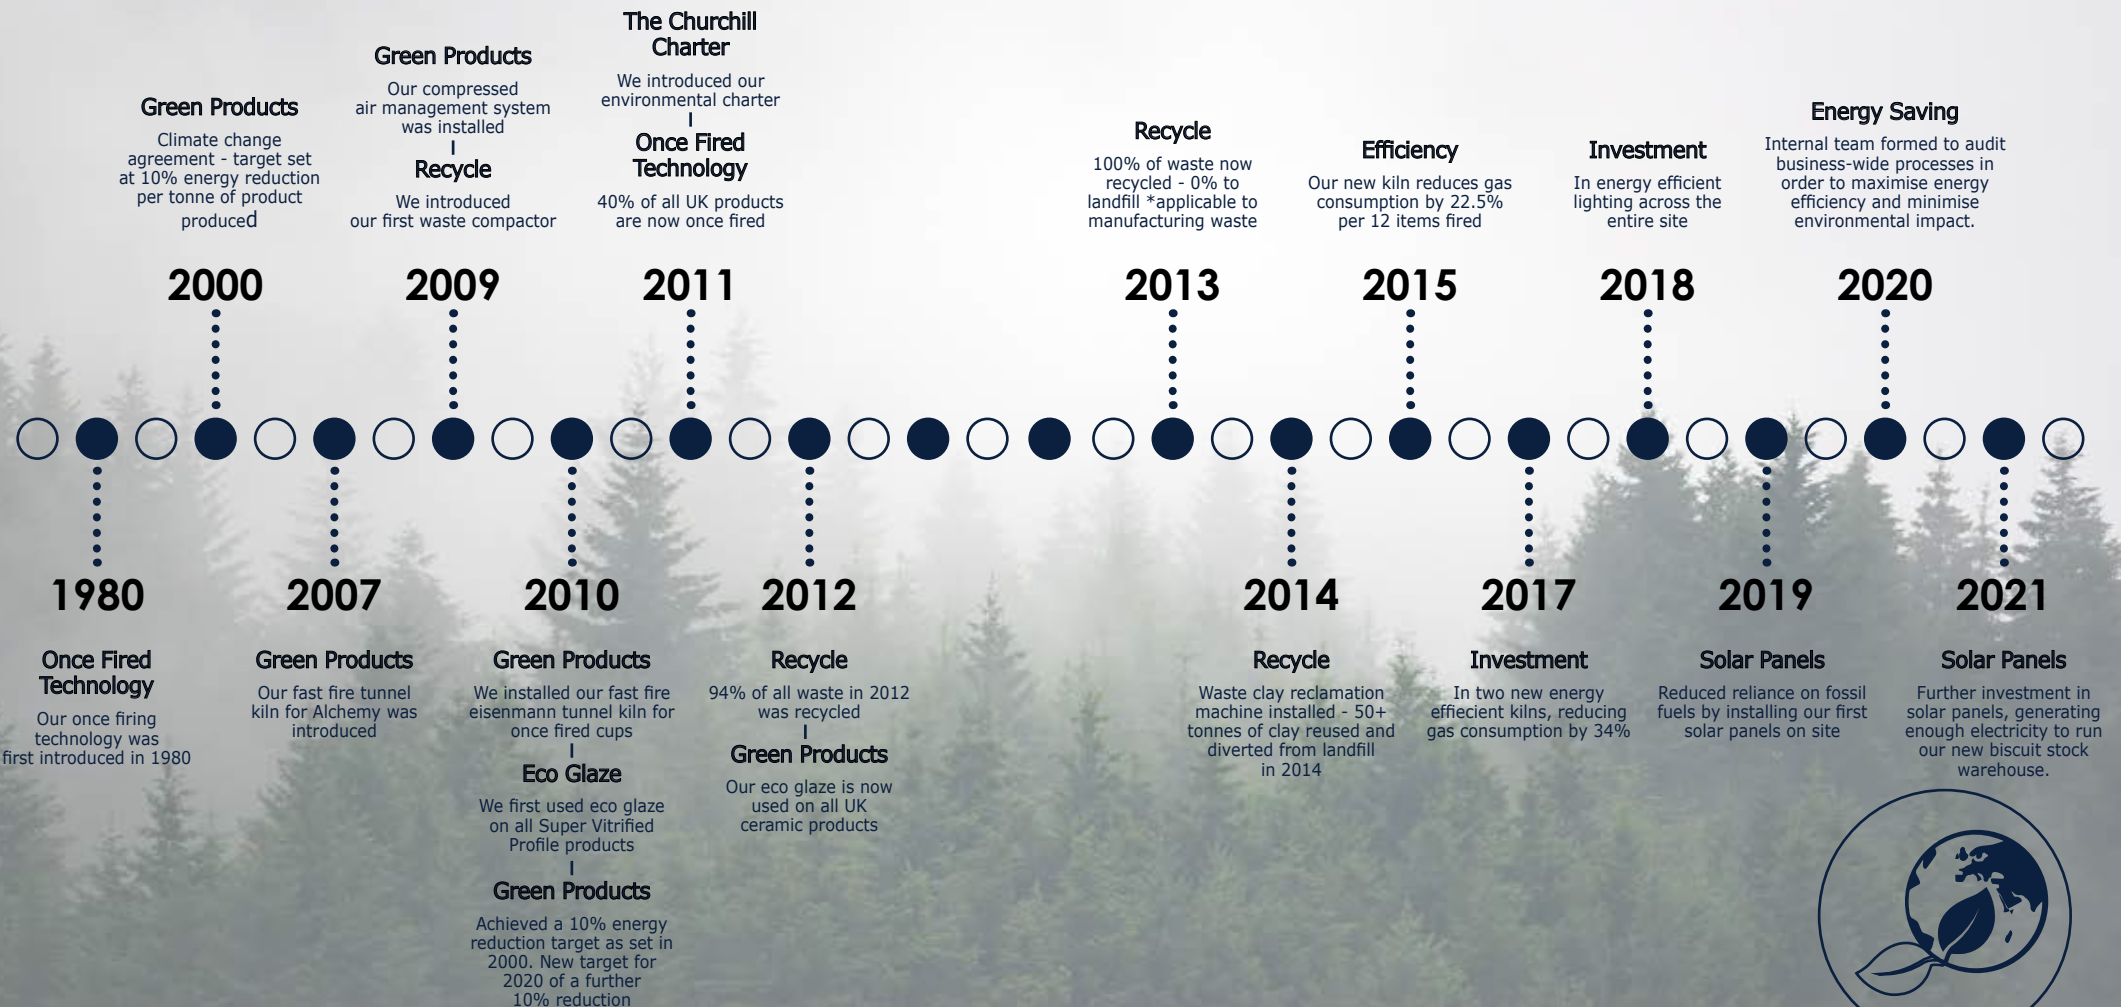

TEASPOON
CO TESP1 13.8cm
2.5mm
CTN QTY 12

DEMITASSE SPOON
CO DMSP1 11cm
2.2mm
CTN QTY 12

CHURCHILL®

Our Environment

the steps to a more sustainable future

We give extensive consideration to the impact on the environment throughout our production processes and ensure that the best environmental option is always adopted.