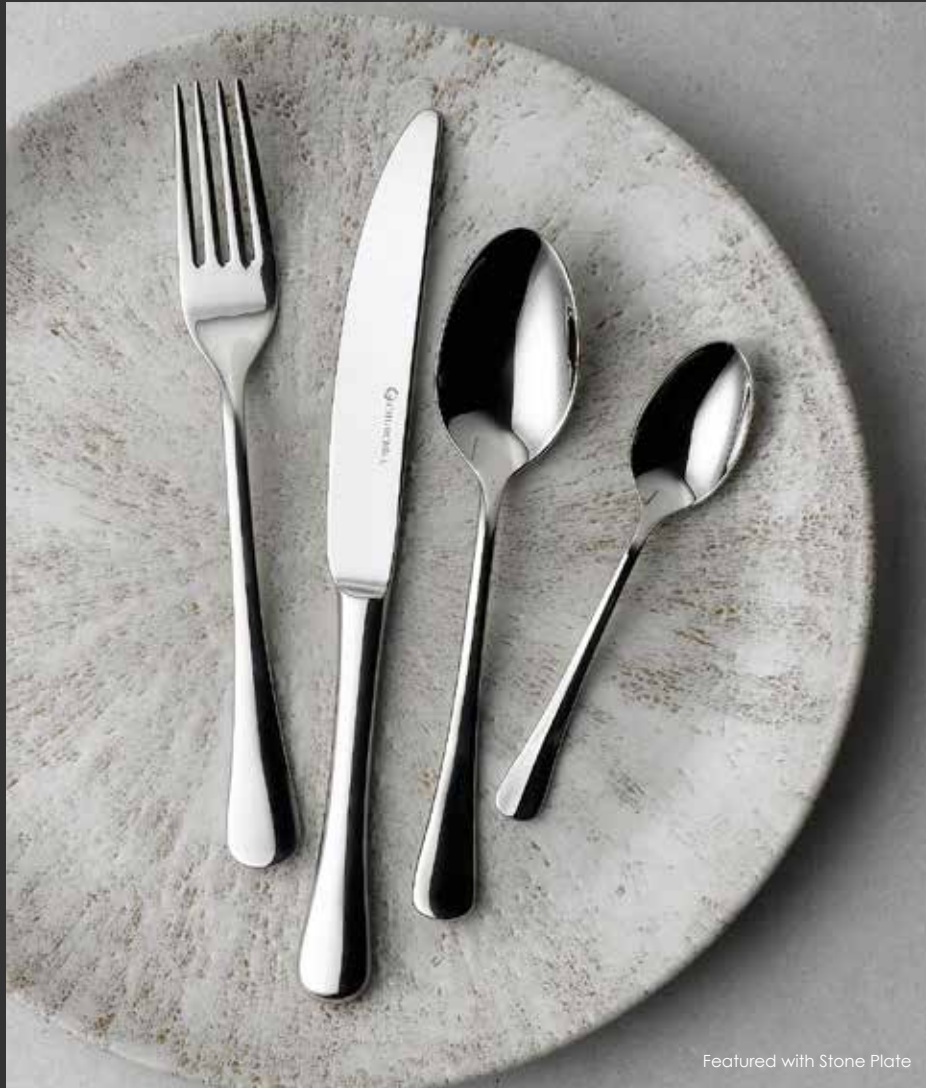

TEASPOON
IS TESP1 13.6cm
2.5mm
CTN QTY 12

DEMITASSE SPOON
IS DMSP1 11cm
2.5mm
CTN QTY 12

CHURCHILL

Tanner

Soft and simplistic Tanner cutlery shapes are stylish and ergonomically designed for comfort when holding. The contemporary and versatile design is ideal for both casual or premium dining, enhancing the dining experience and complementing the Churchill ceramics portfolio.