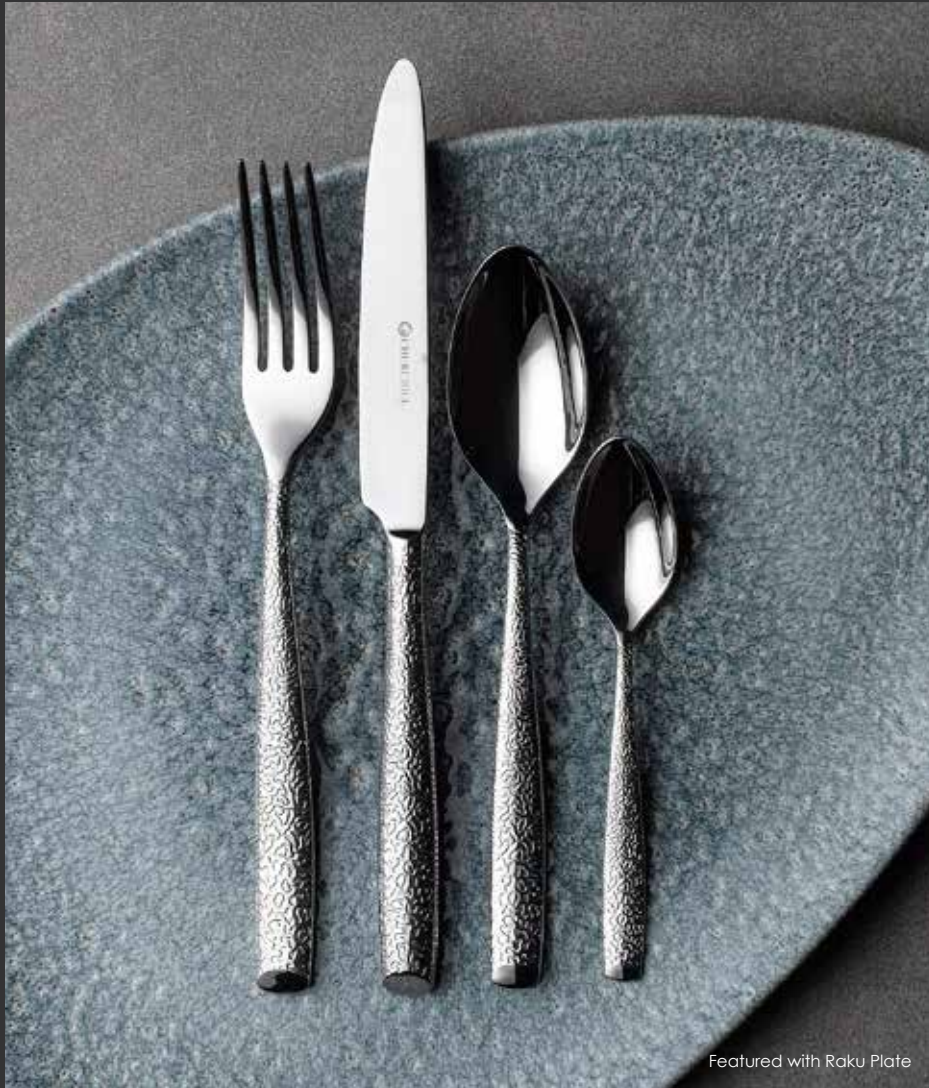

CHURCHILL

Raku

Raku Cutlery is inspired by the surface texture of reactive glaze and the Studio Prints Raku ceramic range. Manufactured in 18/10 stainless steel and styled on the Profile cutlery shape with an additional textured embossment. Raku is a modern and tactile cutlery range, designed for versatility.

Featured with Raku Plate

18/10
Stainless Steel