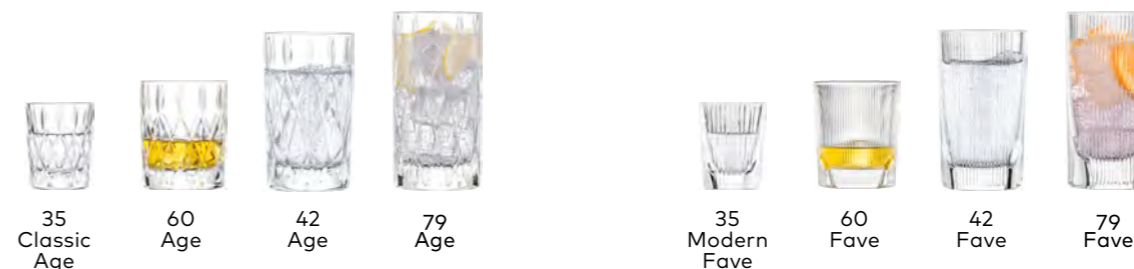

Artikel Item	Größe Size	Bestell- Nr. Order no.	Artikel per VE Item per VE	St./ Pal. Pool	Höhe mm Height mm	Ø mm dia. mm	Inhalt ml Capacity ml	EAN der VE EAN per package

CLASSIC DESIGN - FORM 9140 (AGE)

Schnaps Shot	35	124306	6	3102	61	50	60	4001836137447
Whisky	60	124307	6	714	100	82	294	4001836137454
Allround	42	124308	6	864	125	72	297	4001836137461
Longdrink	79	124309	6	600	148	77	410	4001836137478

MODERN DESIGN - FORM 9150 (FAVE)

Schnaps Shot	35	124310	6	3102	61	50	60	4001836137485
Whisky	60	124311	6	714	100	82	294	4001836137492
Allround	42	124312	6	864	125	72	297	4001836137508
Longdrink	79	124313	6	600	148	77	410	4001836137515