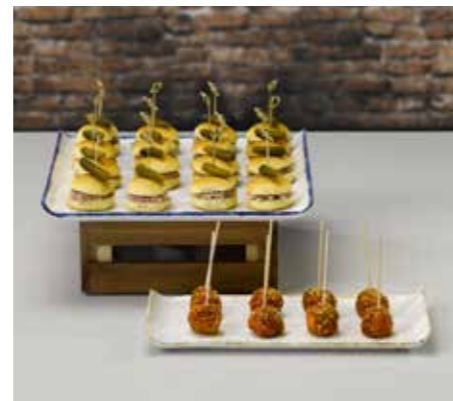

Sleek and Contemporary Displays

Sleek and contemporary displays with Graphite Wood, Studio Prints Homespun Charcoal Black and Granite melamine are the perfect contemporary solution for corporate catering or events catering. Hand decorated Stonecast and natural Buffetscape wood create the perfect rustic platform to showcase fresh food and quality ingredients.