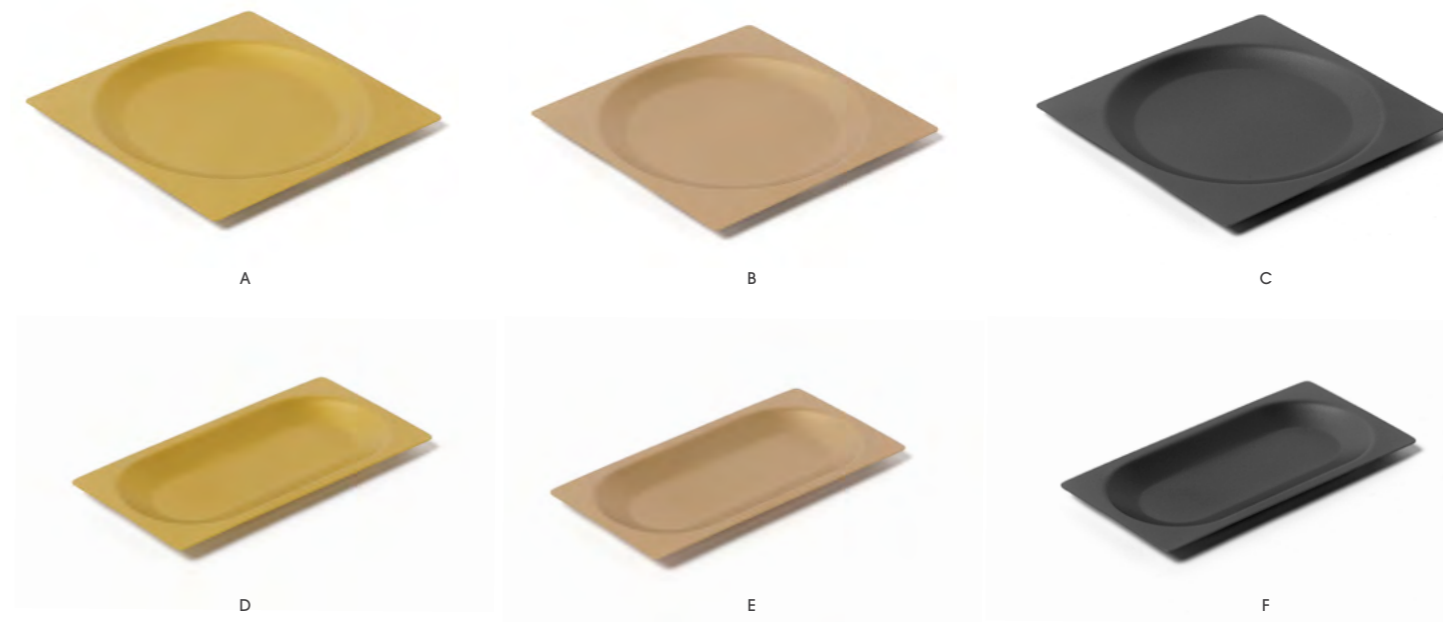

Lab Accessories

Colors