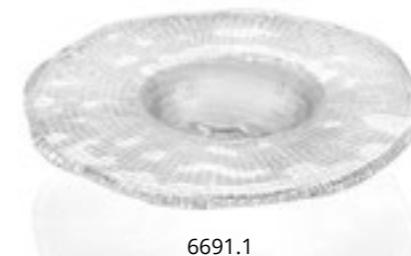

7190.1 Alzata a 3 piani
3 tier cake stand
h cm. 35
h inch. 13,8
Piatti | Plates
Ø cm. 28 - 22 - 18
Ø inch. 11,1 - 8,7 - 7,1

PR HW

5541.1

5542.1

6691.1

6230.1

Trasparente
Clear

5541.1 Portadolci
Footed cake plate
Ø cm. 25 - h cm. 11
Ø inch. 9,9 - h inch. 4,3