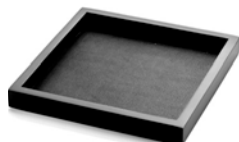

B7207617
L15 x W15 H3 cm
L5 7/8 x W5 7/8 H1 5/8 inch
Price:

Wood Tray
Black

B7210064
L27 x W27 H3 cm
L11 3/4 x W11 3/4 H1 5/8 inch
Price:

Wood Tray
Black

B7210059
L19 x W19 H3 cm
L7 1/2 x W7 1/2 H1 5/8 inch
Price: