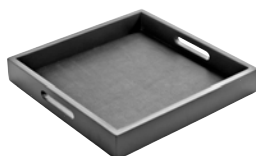

Chris Mestdagh Tray L
Black

B7214562
L70 x W57 H8 cm
L27 1/2 x W22 1/2 H3 1/8 inch
Price:

Mango Tray
Black

B7211302
L45 x W32 H2,5 cm
L17 3/4 x W12 5/8 H inch
Price:

Wood Tray With Grip
Black

B7210065
L40 x W40 H6 cm
L15 3/4 x W15 3/4 H2 3/8 inch
Price: