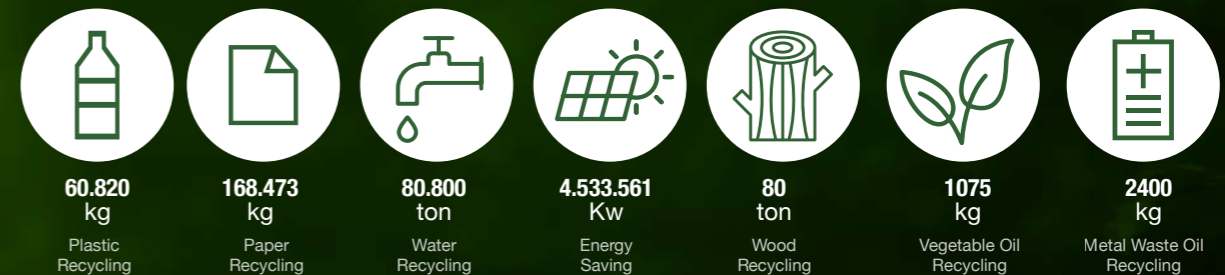

Since 2005, we have been contributing to the preservation of natural resources and the reduction of global warming by producing designs with a 100% focus on recycling. Through savings obtained from raw materials, we have increased our recycling volume while conducting activities in line with environmentally friendly production and the zero-waste philosophy, without compromising on quality. With our RE-GEN series, brought to life through the recycling of porcelain fragments, and our Research and Development department creating a unique product range, we have not only reduced our carbon footprint but also pioneered a vision sensitive to climate change. Continuing to set an example for environmental sensitivity, societal benefit, social inclusivity, and cultural sustainability with products developed using up-to-date technologies, from the color used in designs to the application method, we will persist in being a beacon for sustainability.