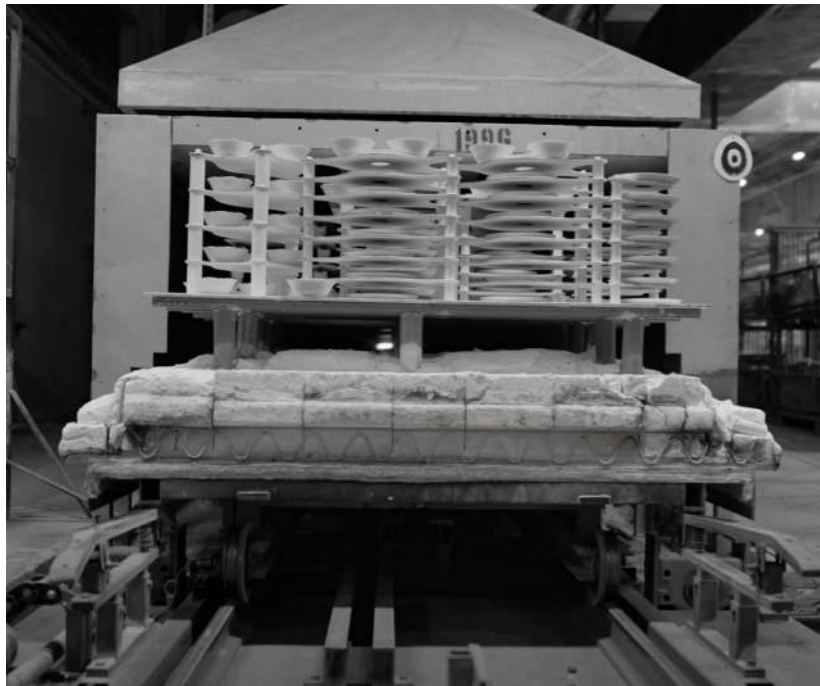

Elegance meets functionality...

Pioli, an avant-garde imprint of the renowned Porland porcelain legacy, heralds a new chapter in the realm of hospitality dining. Born from the bustling ateliers of Turkey, this dynamic Porland brand weaves the narrative of contemporary finesse with the robust heritage of one of the world's leading porcelain producers. Integrating aesthetics and functionality with exceptional durability, Pioli is a testament to the art of enduring beauty. Designed exclusively for the horeca channel, Pioli embodies the essence of youthful vigor and accessible luxury, bolstered by a 5 years edge chip warranty that guarantees lasting excellence.