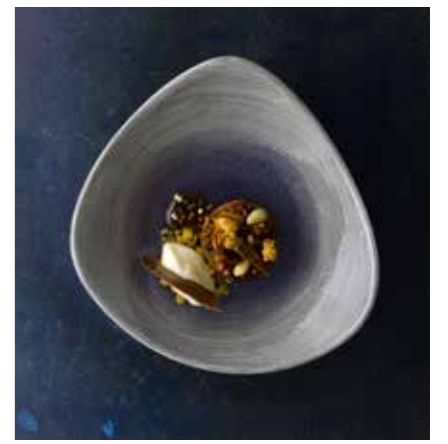

EACH PIECE IS UNIQUE

Stonecast® Aqueous Lagoon

Code: SALG

HAND DECORATED

EACH PIECE IS UNIQUE

Coupe Plate
● PLULEV111
28.8cm 11 1/4"
CTN QTY 12

Coupe Plate
● PLULEV101
26cm 10 1/4"
CTN QTY 12

Coupe Plate
● PLULEVP81
21.7cm 8 5/8"
CTN QTY 12

Coupe Plate
● PLULEVP61
16.5cm 6 1/2"
CTN QTY 12

Coupe Bowl
● PLULEVB91
24.8cm 9 3/4"
113.6cl 40oz
CTN QTY 12

Triangle Plate
● PLULTR9 1
22.9cm 9"
CTN QTY 12

Triangle Bowl
● PLULTRB91
23.5cm 9 1/4"
60cl 21oz
CTN QTY 12